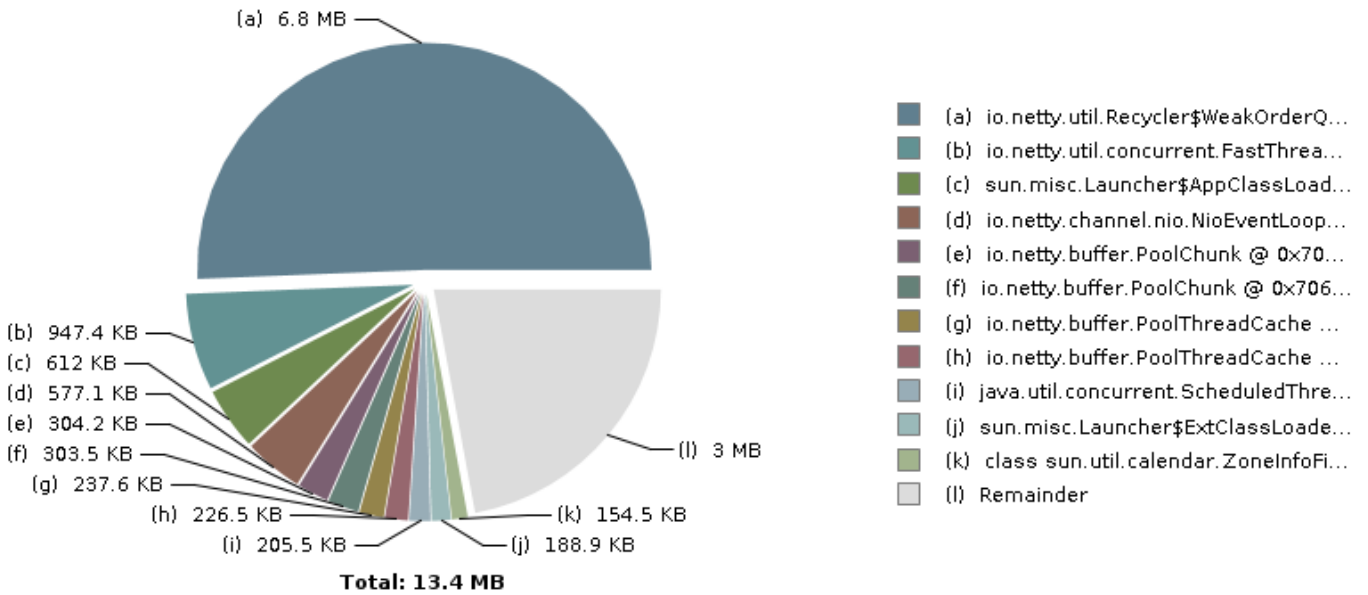

Top Consumers

Biggest Objects (Overview)

Biggest Objects

Biggest Top-Level Dominator Classes (Overview)

Biggest Top-Level Dominator Classes

Biggest Top-Level Dominator Class Loaders (Overview)

▶ **Biggest Top-Level Dominator Class Loaders**

▼ **Biggest Top-Level Dominator Packages**

Package	Retained Heap	Retained Heap, %	# Top Dominators
<all>	14,095,656	100.00%	7,738
io	10,212,384	72.45%	669
netty	10,171,584	72.16%	515
util	8,145,480	57.79%	141
Recycler\$WeakOrderQueue	7,152,088	50.74%	5
concurrent	974,928	6.92%	37
FastThreadLocalThread	971,464	6.89%	3
Total: 2 entries	8,127,016		42
buffer	1,332,384	9.45%	167
PoolChunk	798,648	5.67%	6
PoolThreadCache	475,280	3.37%	3
Total: 2 entries	1,273,928		9
channel	619,352	4.39%	78
nio	610,448	4.33%	14
NioEventLoopGroup	590,952	4.19%	2
Total: 3 entries	10,097,216		386
sun	2,201,176	15.62%	1,184
security	893,928	6.34%	701
x509	537,000	3.81%	248
X509CertImpl	367,608	2.61%	100
X500Name	144,520	1.03%	97
Total: 2 entries	512,128		197
misc	887,800	6.30%	91
Launcher\$AppClassLoader	626,656	4.45%	2
Launcher\$ExtClassLoader	193,464	1.37%	2
Total: 2 entries	820,120		4
util	198,168	1.41%	98
calendar	159,512	1.13%	14
ZoneInfoFile	158,240	1.12%	1