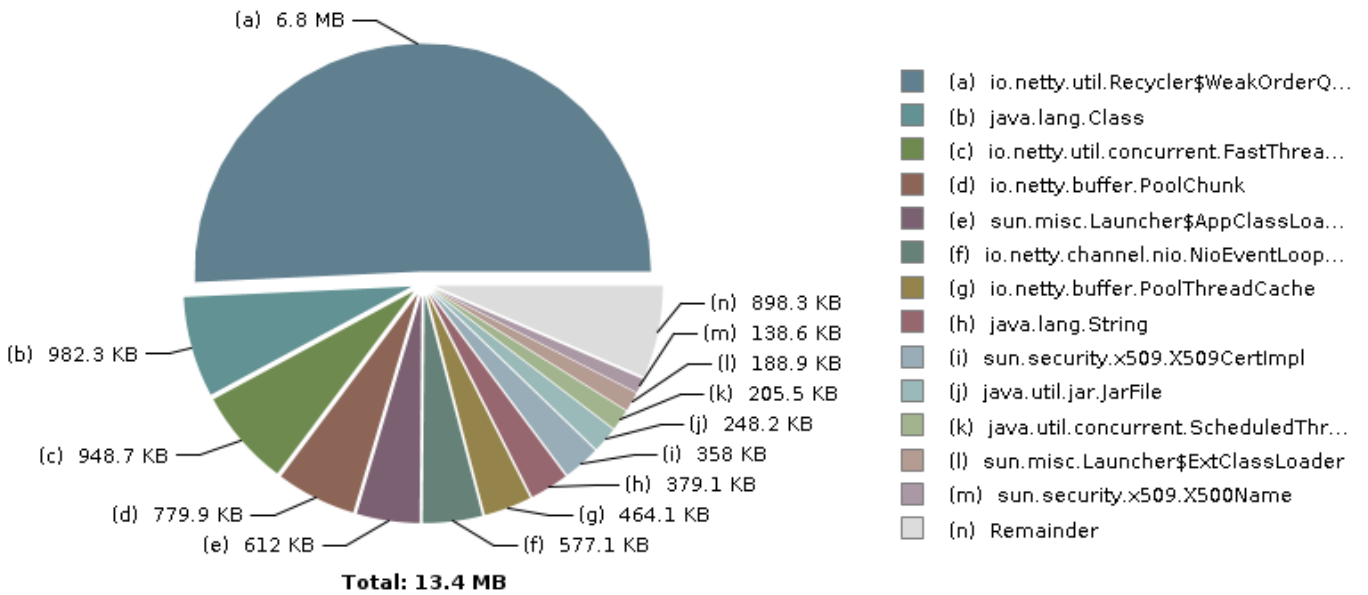

Top Consumers

Biggest Objects (Overview)

Biggest Objects

Biggest Top-Level Dominator Classes (Overview)

Biggest Top-Level Dominator Classes

Biggest Top-Level Dominator Class Loaders (Overview)

▶ **Biggest Top-Level Dominator Class Loaders**

▼ **Biggest Top-Level Dominator Packages**

Package	Retained Heap	Retained Heap, %	# Top Dominators
<all>	14,095,656	100.00%	7,738
io	10,212,384	72.45%	669
netty	10,171,584	72.16%	515
util	8,145,480	57.79%	141
Recycler\$WeakOrderQueue	7,152,088	50.74%	5
concurrent	974,928	6.92%	37
FastThreadLocalThread	971,464	6.89%	3
Total: 2 entries	8,127,016		42
buffer	1,332,384	9.45%	167
PoolChunk	798,648	5.67%	6
PoolThreadCache	475,280	3.37%	3
Total: 2 entries	1,273,928		9
channel	619,352	4.39%	78
nio	610,448	4.33%	14
NioEventLoopGroup	590,952	4.19%	2
Total: 3 entries	10,097,216		386
sun	2,201,176	15.62%	1,184
security	893,928	6.34%	701
x509	537,000	3.81%	248
X509CertImpl	367,608	2.61%	100
X500Name	144,520	1.03%	97
Total: 2 entries	512,128		197
misc	887,800	6.30%	91
Launcher\$AppClassLoader	626,656	4.45%	2
Launcher\$ExtClassLoader	193,464	1.37%	2
Total: 2 entries	820,120		4
util	198,168	1.41%	98
calendar	159,512	1.13%	14
ZoneInfoFile	158,240	1.12%	1