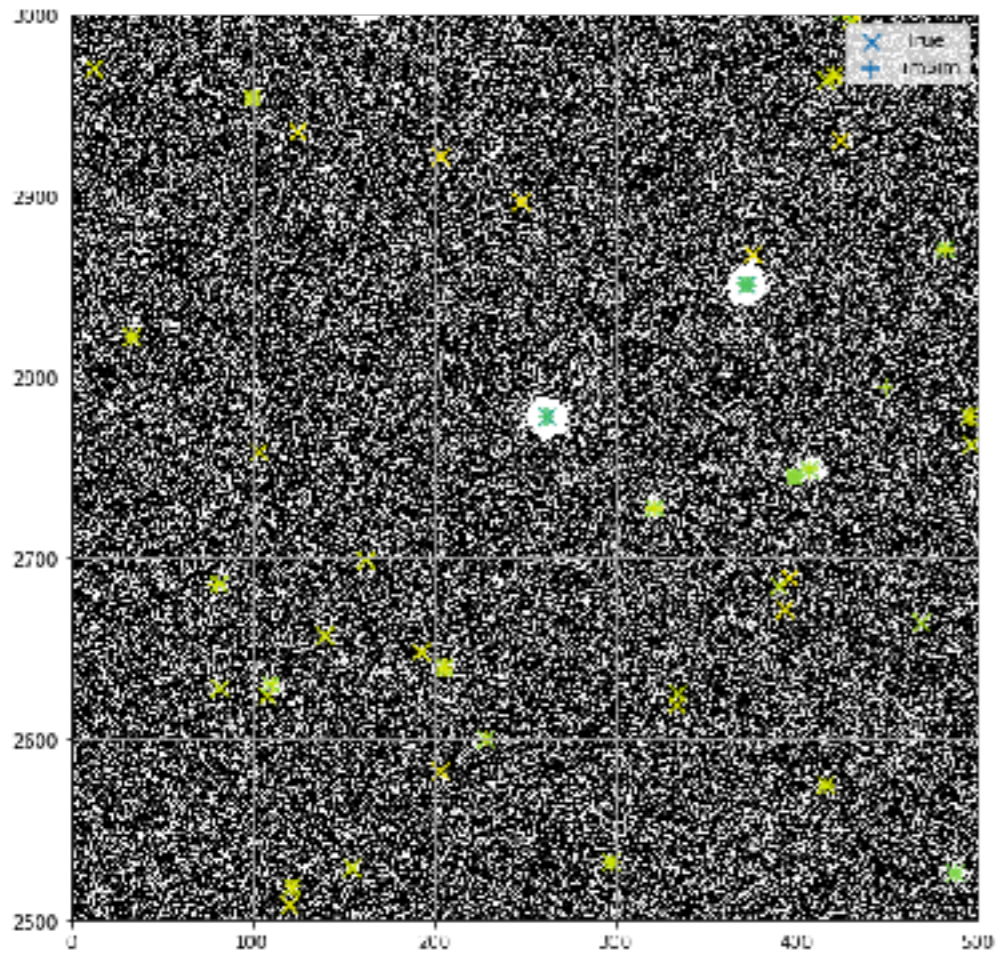

Calexp validation

`‘/global/cscratch1/sd/desc/DC2/Run1-2iTest/
w_2018_30/rerun/processCcdUnresSourceMax0.5/’`

08/03/2018

g-band focal plane (100 visits)

r-band focal plane (100 visits)

i-band focal plane (100sensor/visits)

z-band focal plane (100 sensor/visits)