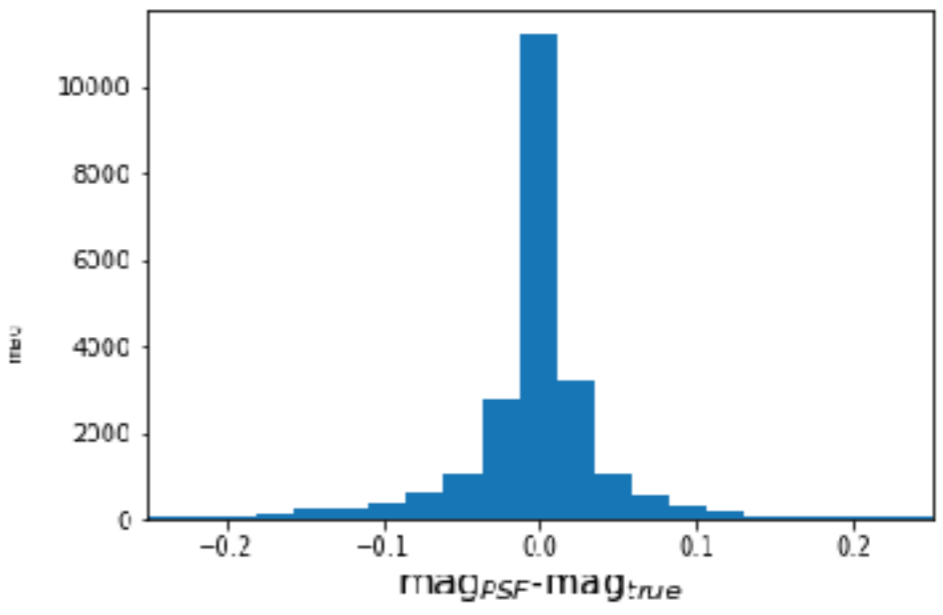

Calexp validation

`‘/global/cscratch1/sd/desc/DC2/Run1-2iTest/
w_2018_30/rerun/processCcdUnresSourceMax0.5/’`

08/03/2018

g-band focal plane (100 visits)

r-band focal plane (100 visits)

i-band focal plane (100sensor/visits)

z-band focal plane (100 sensor/visits)