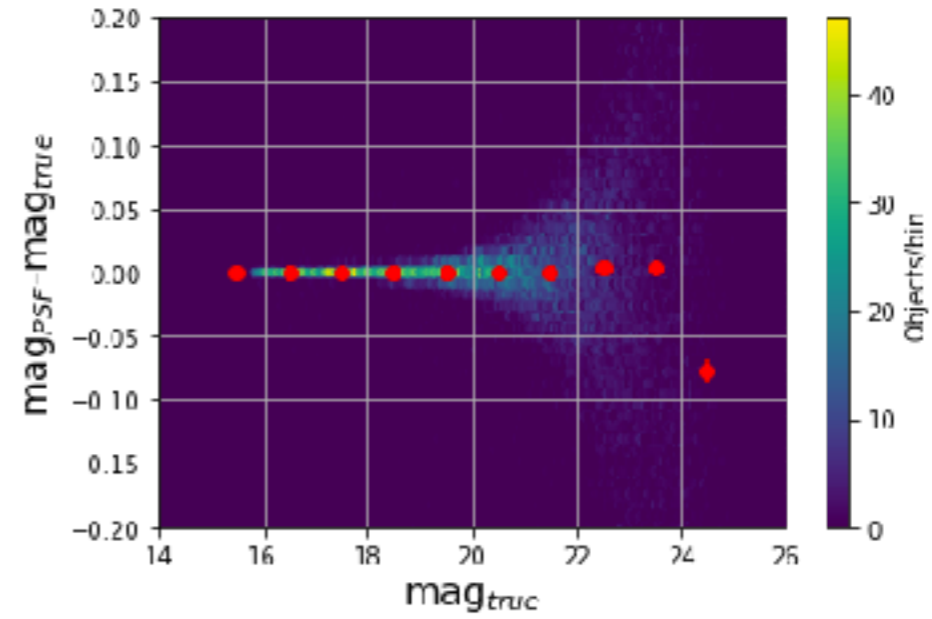

Calexp validation

`‘/global/cscratch1/sd/desc/DC2/Run1-2iTest/
w_2018_30/rerun/processCcdUnresSourceMax0.5/’`

08/03/2018

g-band focal plane (100 visits)

r-band focal plane (100 visits)

i-band focal plane (100sensor/visits)

z-band focal plane (100 sensor/visits)