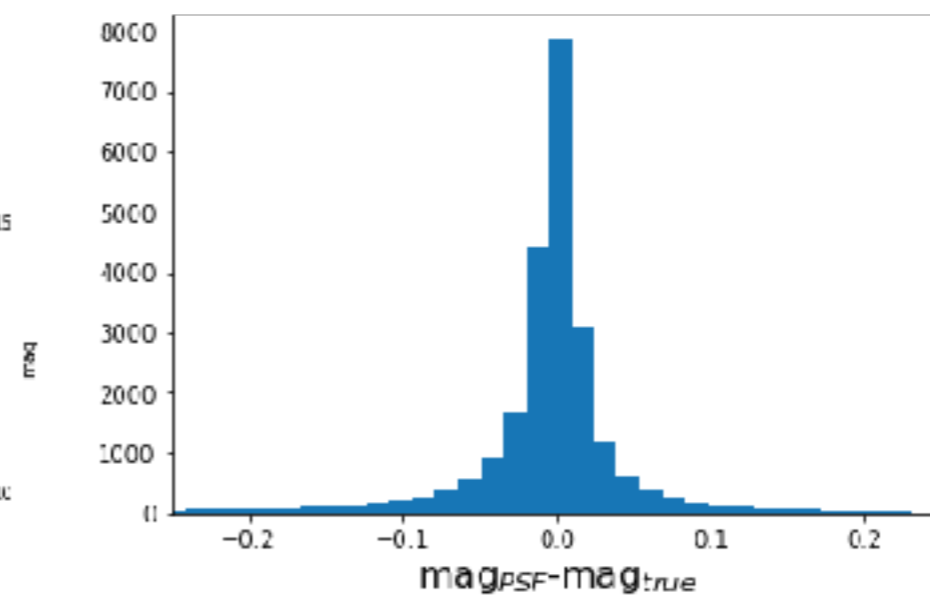

Calexp validation

`‘/global/cscratch1/sd/desc/DC2/Run1-2iTest/
w_2018_30/rerun/processCcdUnresSourceMax0.5/’`

08/03/2018

g-band focal plane (100 visits)

r-band focal plane (100 visits)

i-band focal plane (100sensor/visits)

z-band focal plane (100 sensor/visits)