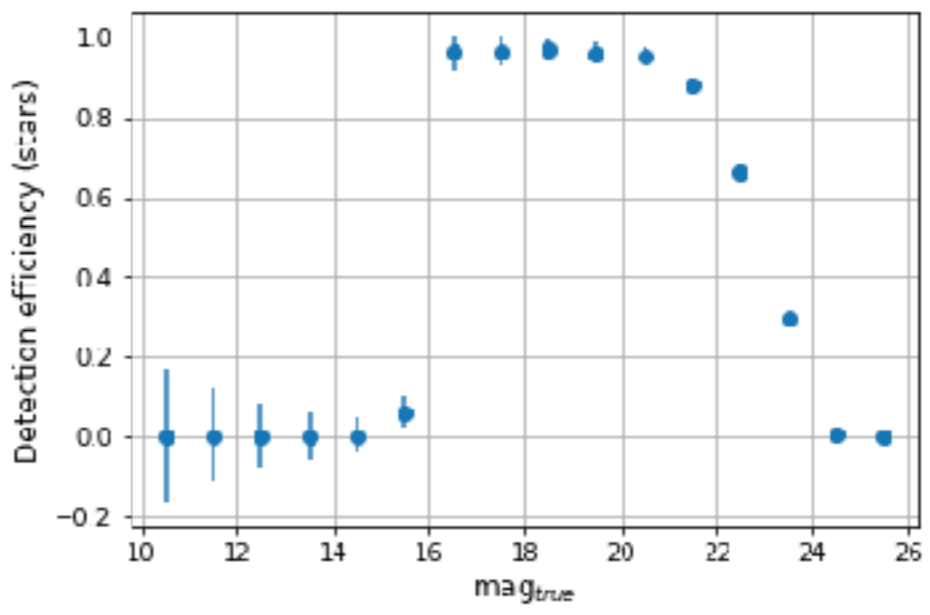

Calexp validation

`‘/global/cscratch1/sd/desc/DC2/Run1-2iTest/
w_2018_30/rerun/processCcdUnresSourceMax0.5/’`

08/03/2018

g-band focal plane (100 visits)

r-band focal plane (100 visits)

i-band focal plane (100sensor/visits)

z-band focal plane (100 sensor/visits)