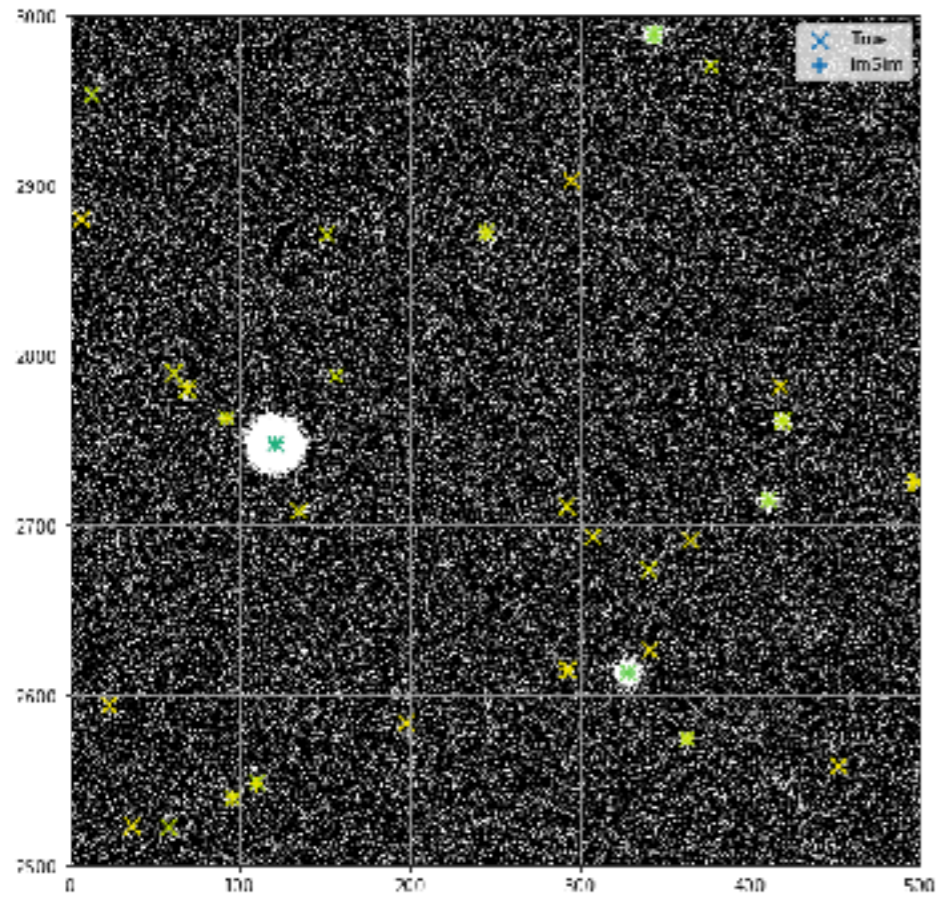

Calexp validation

`‘/global/cscratch1/sd/desc/DC2/Run1-2iTest/
w_2018_30/rerun/processCcdUnresSourceMax0.5/’`

08/03/2018

g-band focal plane (100 visits)

r-band focal plane (100 visits)

i-band focal plane (100sensor/visits)

z-band focal plane (100 sensor/visits)