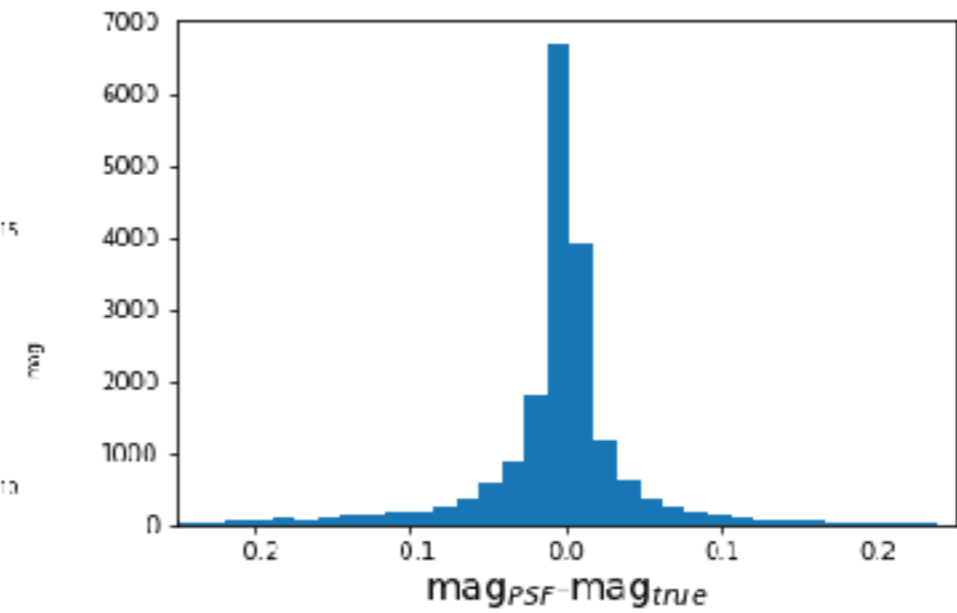

Calexp validation

`‘/global/cscratch1/sd/desc/DC2/Run1-2iTest/
w_2018_30/rerun/processCcdUnresSourceMax0.5/’`

08/03/2018

g-band focal plane (100 visits)

r-band focal plane (100 visits)

i-band focal plane (100sensor/visits)

z-band focal plane (100 sensor/visits)