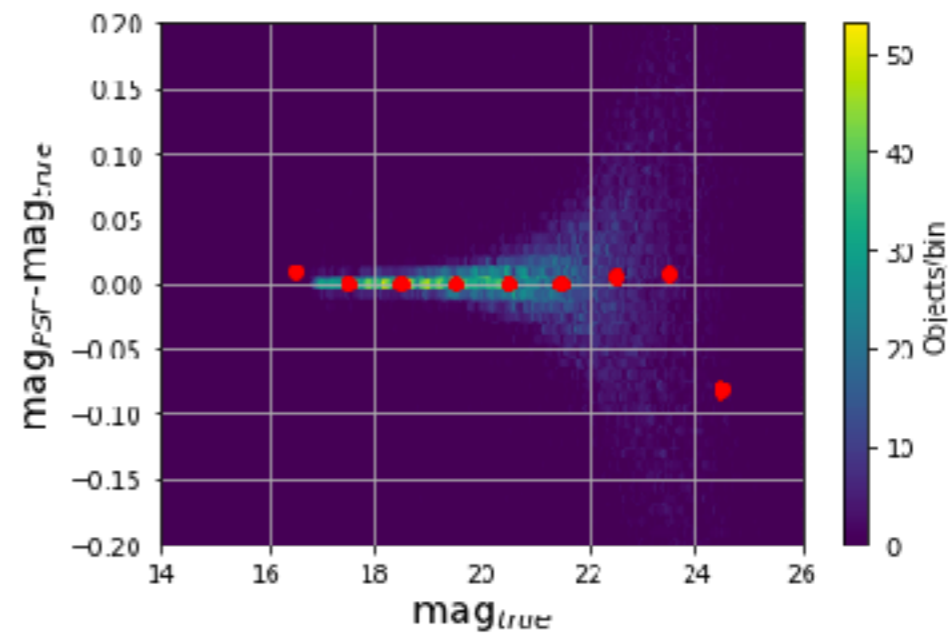

Calexp validation

`‘/global/cscratch1/sd/desc/DC2/Run1-2iTest/
w_2018_30/rerun/processCcdUnresSourceMax0.5/’`

08/03/2018

g-band focal plane (100 visits)

r-band focal plane (100 visits)

i-band focal plane (100sensor/visits)

z-band focal plane (100 sensor/visits)