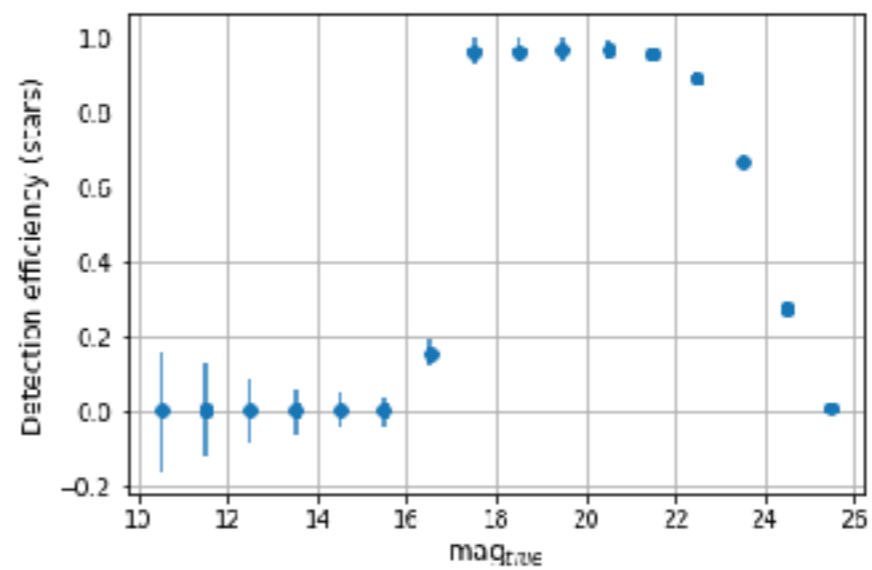

Calexp validation

`‘/global/cscratch1/sd/desc/DC2/Run1-2iTest/
w_2018_30/rerun/processCcdUnresSourceMax0.5/’`

08/03/2018

g-band focal plane (100 visits)

r-band focal plane (100 visits)

i-band focal plane (100sensor/visits)

z-band focal plane (100 sensor/visits)