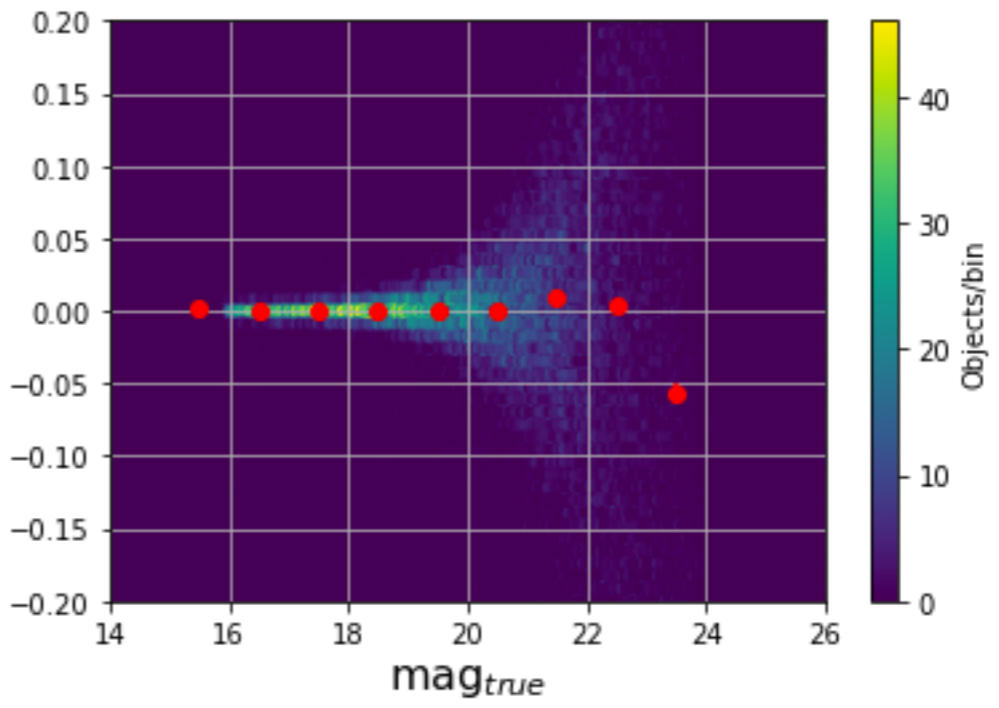

Calexp validation

`‘/global/cscratch1/sd/desc/DC2/Run1-2iTest/
w_2018_30/rerun/processCcdUnresSourceMax0.5/’`

08/03/2018

g-band focal plane (100 visits)

r-band focal plane (100 visits)

i-band focal plane (100sensor/visits)

z-band focal plane (100 sensor/visits)