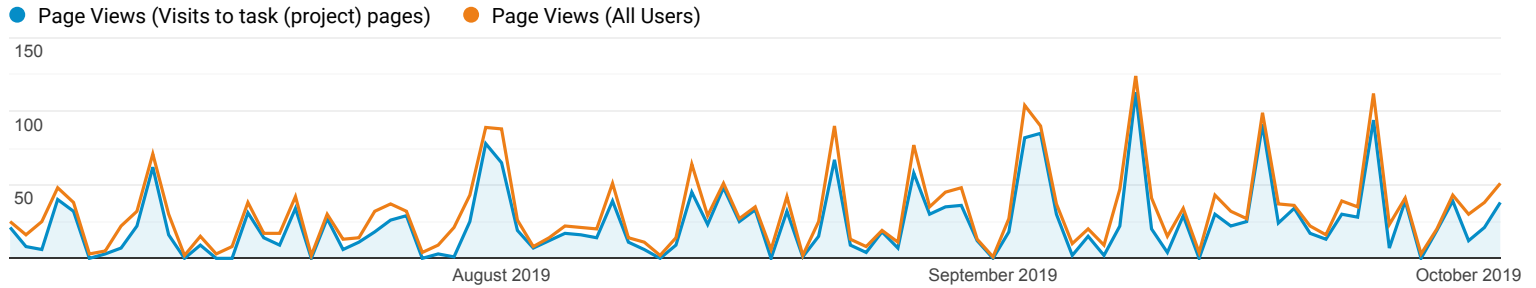

Overview

Visits to task (project) pages  
74.60% Page Views

All Users  
100.00% Page Views

1 Jul 2019 - 3 Oct 2019

Overview

Page Views  
Visits to task (project) pa...  
**2,256**  
  
All Users  
**3,024**

Unique Page Views  
Visits to task (project) pa...  
**1,283**  
  
All Users  
**1,926**

Avg. Time on Page  
Visits to task (project) pa...  
**00:00:52**  
  
All Users  
**00:00:57**

Bounce Rate  
Visits to task (project) pa...  
**12.85%**  
  
All Users  
**50.31%**