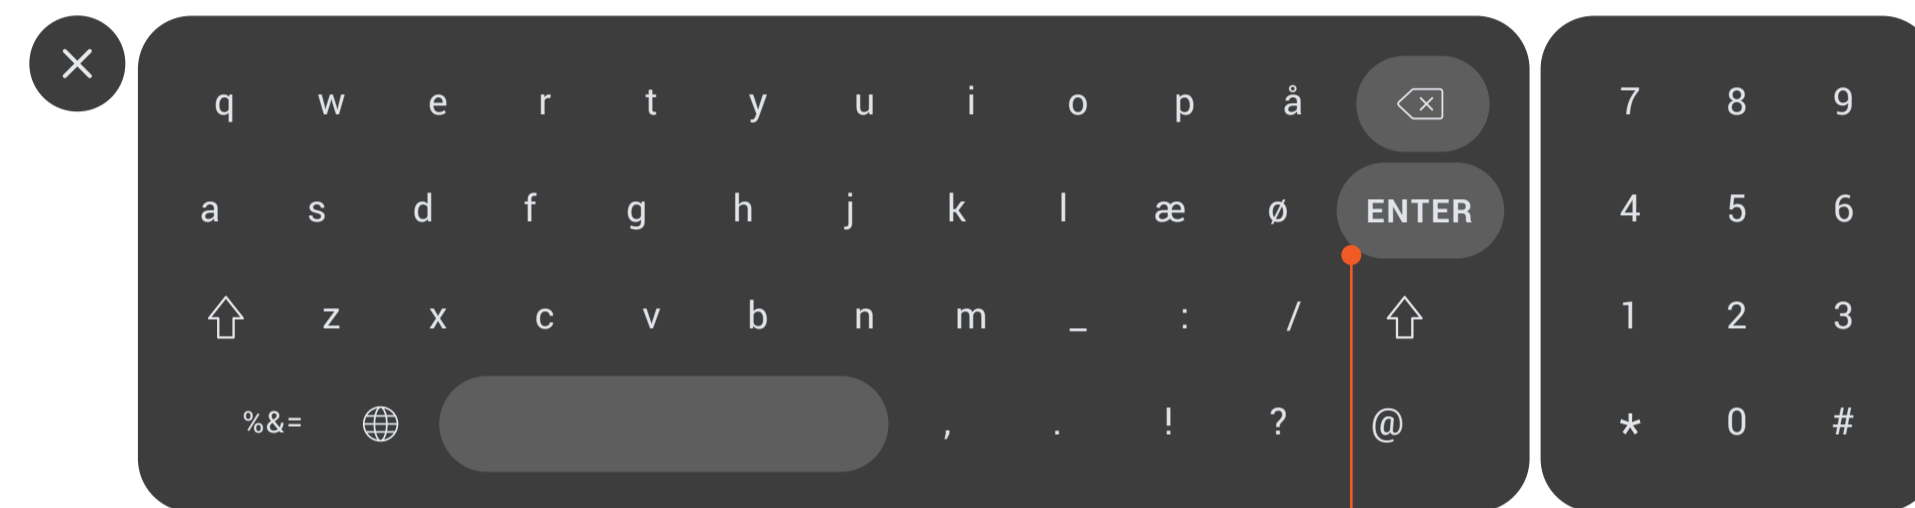

100 - DEFAULT KEYBOARD

753px by 186px

One extra button on the second row
Smaller "Enter" button

200 - SYMBOLS

300 - LONG PRESS

Long Press Characters (left-to-right)

e (align to right) - **e**, é, ëy (align to right) - **y**, ý, ÿa (align to right) - **a**, á, ä, à, â, ã, ās (align to right) - **s**, ß, ś, šd (align to right) - **d**, ðu (align to left) - ū, ù, û, ü, ú, **u**i (align to left) - ï, í, **i**o (align to left) - ö, õ, œ, õ, ò, ô, ó, **o**l (align to left) - ł, **l**æ (align to left) - ä, **æ**ø (align to left) - ö, **ø**n (align to left) - ñ, ñ, **n**