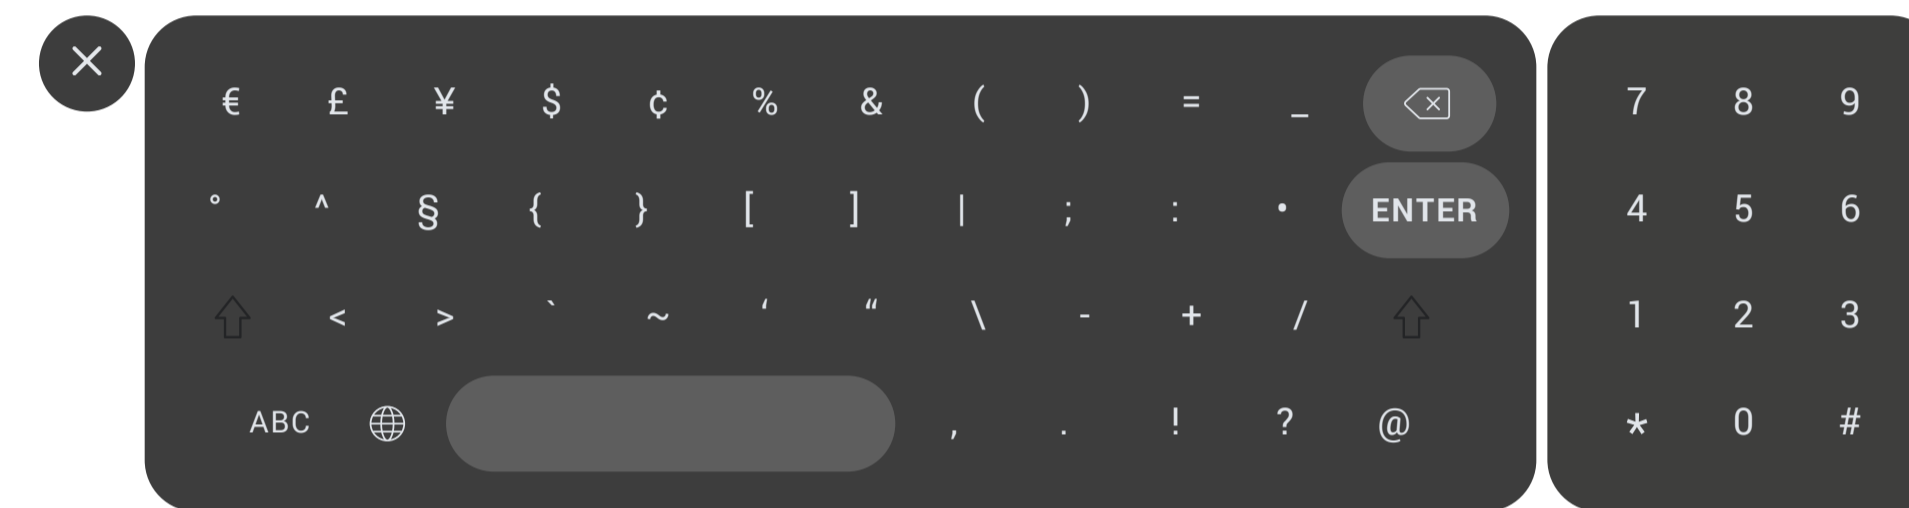

100 - DEFAULT KEYBOARD

753px by 186px

One extra button on the second row
Smaller "Enter" button

200 - SYMBOLS

300 - LONG PRESS

Long Press Characters (left-to-right)

e (align to right) - **e**, é, ëy (align to right) - **y**, ý, ÿa (align to right) - **a**, á, ä, à, â, ã, ās (align to right) - **s**, ß, ś, šd (align to right) - **d**, ðu (align to left) - ū, ù, û, ü, ú, **u**i (align to left) - ï, í, **i**o (align to left) - ö, õ, œ, õ, ò, ô, ó, **o**l (align to left) - ł, **l**æ (align to left) - ä, **æ**ø (align to left) - ö, **ø**n (align to left) - ñ, ñ, **n**