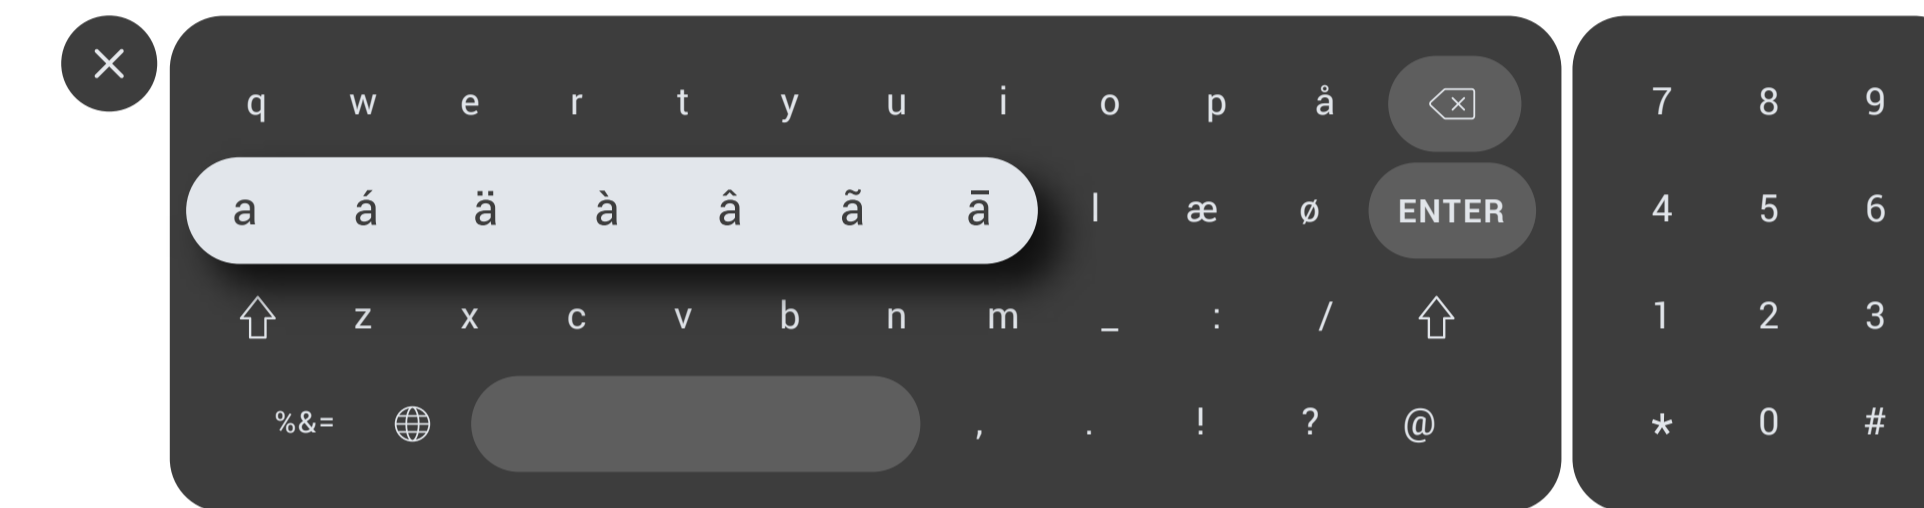

100 - DEFAULT KEYBOARD

753px by 186px

One extra button on the second row
Smaller "Enter" button

200 - SYMBOLS

300 - LONG PRESS

Long Press Characters (left-to-right)

e (align to right) - **e**, é, ëy (align to right) - **y**, ý, ÿa (align to right) - **a**, á, ä, à, â, ã, ās (align to right) - **s**, ß, ś, šd (align to right) - **d**, ðu (align to left) - ū, ù, û, ü, ú, **u**i (align to left) - ï, í, **i**o (align to left) - ö, õ, œ, õ, ò, ô, ó, **o**l (align to left) - ł, **l**æ (align to left) - ä, **æ**ø (align to left) - ö, **ø**n (align to left) - ñ, ñ, **n**