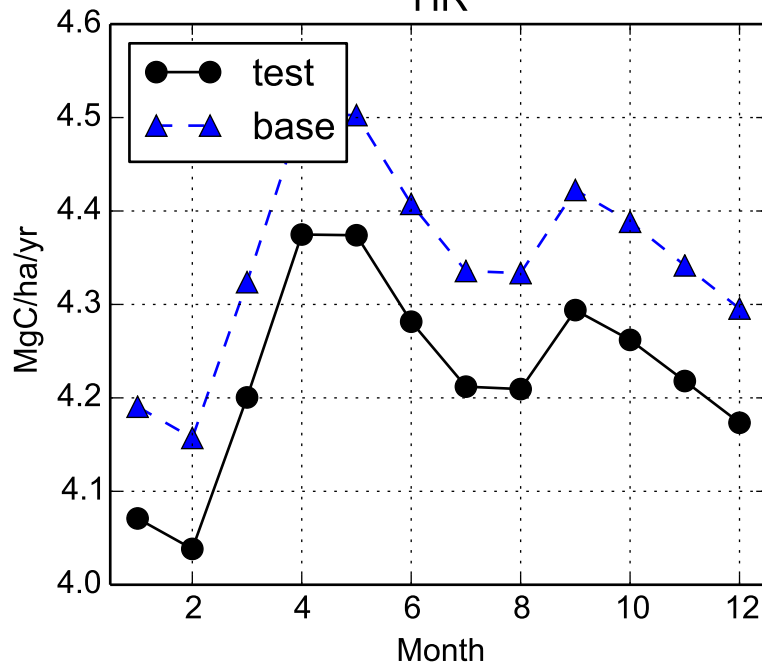

Monthly Means: Lambir, Malaysia

HR