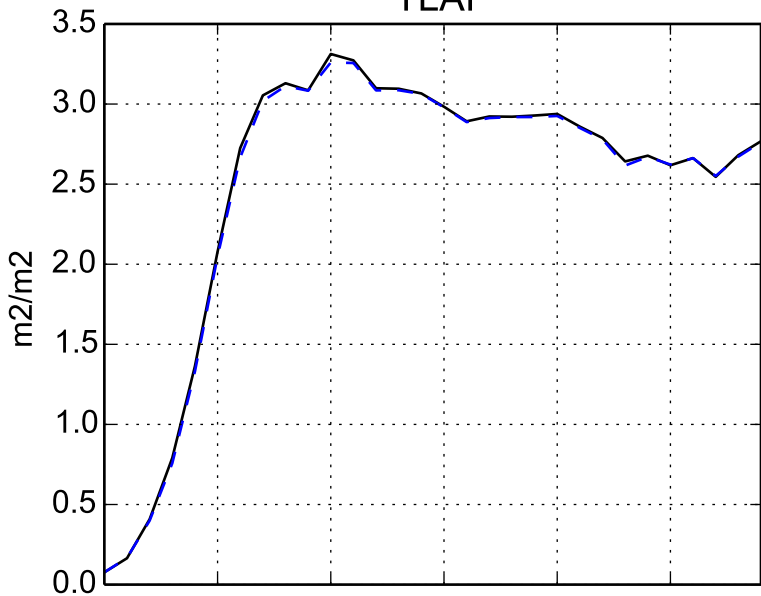

TLAI

NPP

AR

HR

Annual Means: Ituri, DRC

MORTALITY_CARBFUX_UNDERSTORY

Monthly Means: Lambir, Malaysia

TLAI