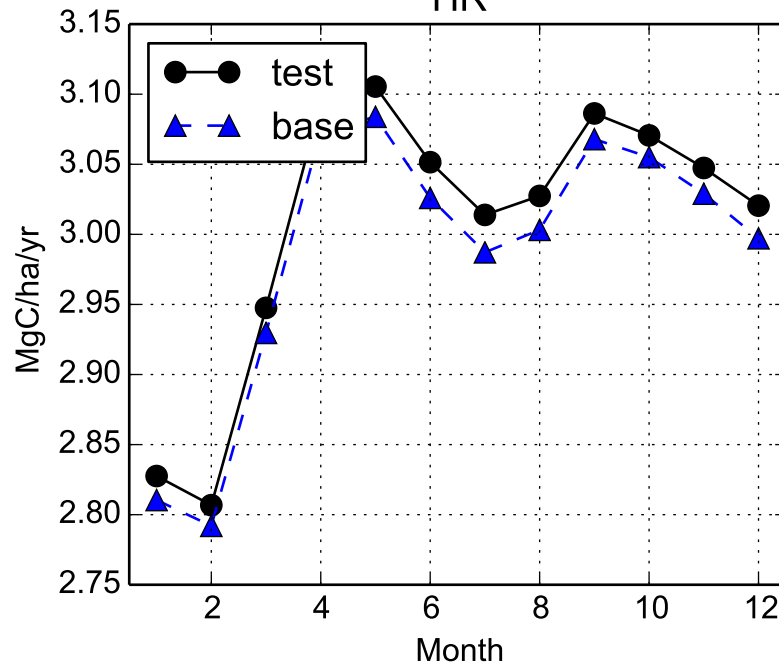

TLAI

NPP

AR

HR

Annual Means: Ituri, DRC

MORTALITY_CARBFUX_UNDERSTORY

Monthly Means: Lambir, Malaysia

TLAI

NPP

AR

HR

Monthly Means: Lambir, Malaysia

MORTALITY_CARBFLOW_UNDERSTORY

Annual Means: Lambir, Malaysia

TLAI

NPP