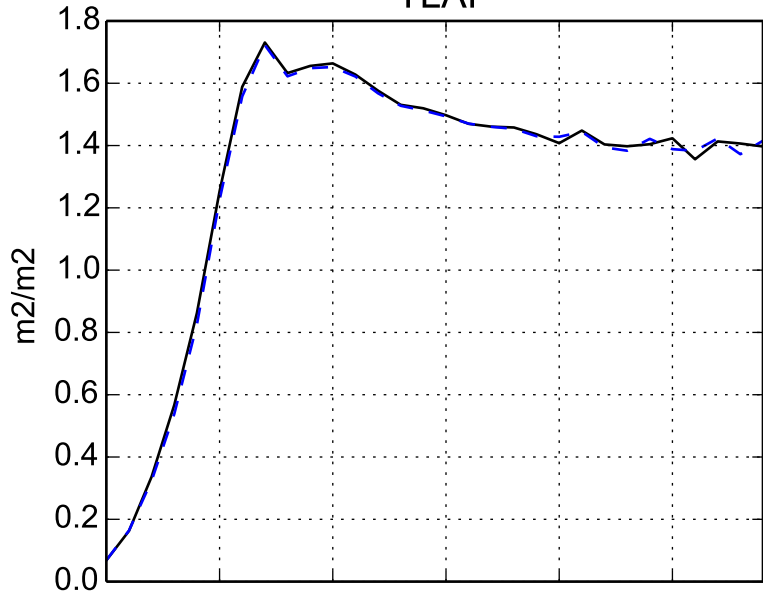

NPP

AR

HR

Monthly Means: Lambir, Malaysia

MORTALITY_CARBFLOW_UNDERSTORY

Annual Means: Lambir, Malaysia

TLAI

NPP