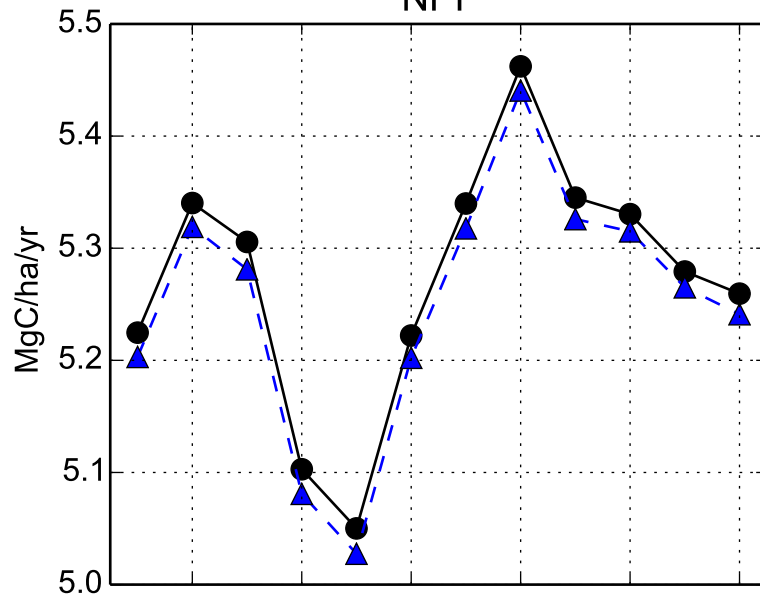

TLAI

NPP

AR

HR

Annual Means: Ituri, DRC

MORTALITY_CARBFUX_UNDERSTORY

Monthly Means: Lambir, Malaysia

TLAI

NPP

AR

HR

Monthly Means: Lambir, Malaysia

MORTALITY_CARBFLOW_UNDERSTORY

Annual Means: Lambir, Malaysia

TLAI

NPP