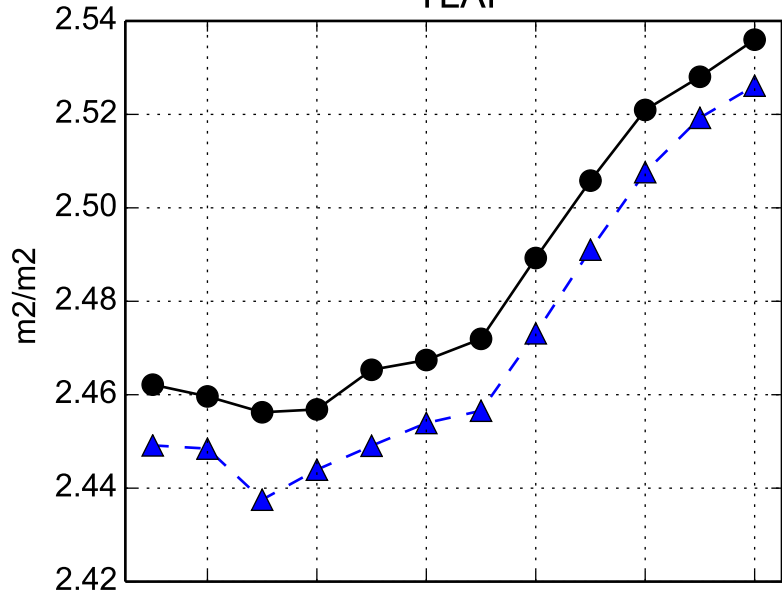

Monthly Means: Ituri, DRC

TLAI

NPP

AR

HR

Monthly Means: Ituri, DRC

MORTALITY_CARBFUX_UNDERSTORY

Annual Means: Ituri, DRC