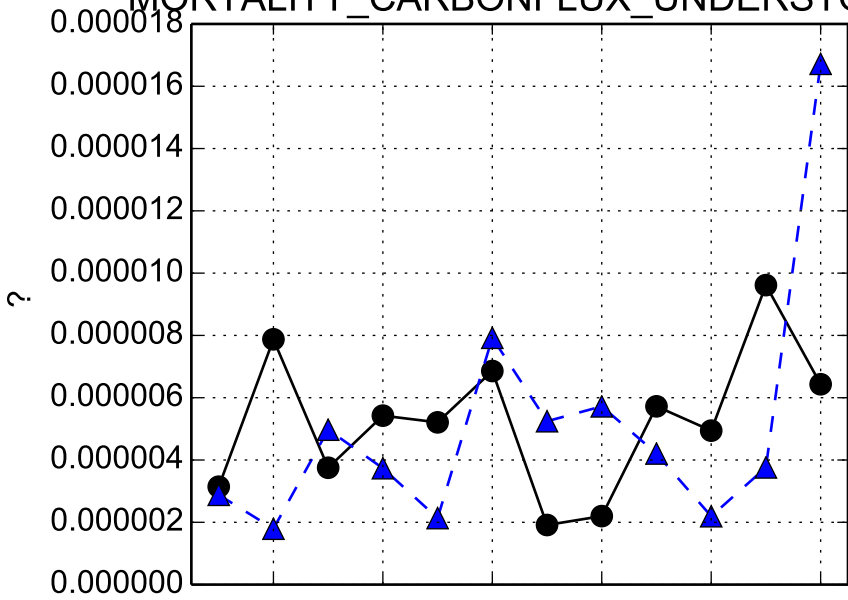

NPP

AR

HR

Monthly Means: Lambir, Malaysia

MORTALITY_CARBFLOW_UNDERSTORY

Annual Means: Lambir, Malaysia

TLAI

NPP