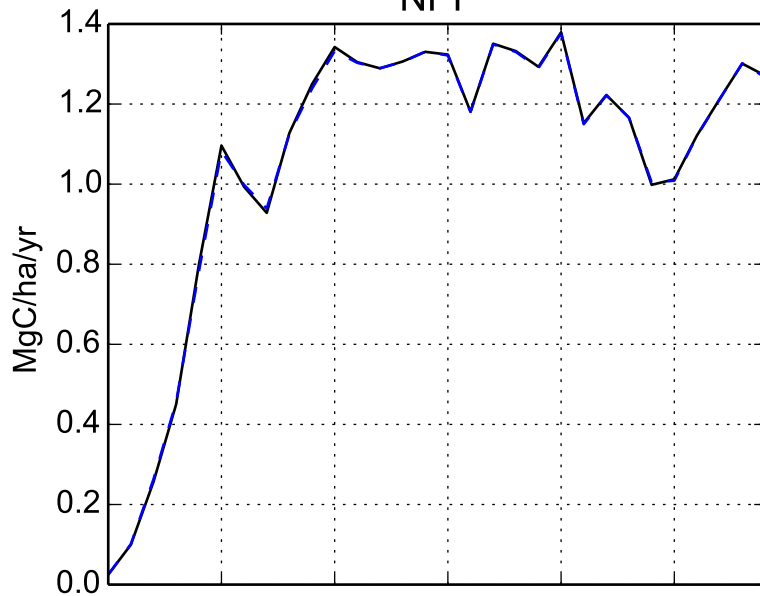

Monthly Means: Ituri, DRC

TLAI

NPP

AR

HR

Monthly Means: Ituri, DRC

MORTALITY_CARBFUX_UNDERSTORY

Annual Means: Ituri, DRC

TLAI

NPP

AR

HR

Annual Means: Ituri, DRC

MORTALITY_CARBFUX_UNDERSTORY

Monthly Means: Lambir, Malaysia

TLAI