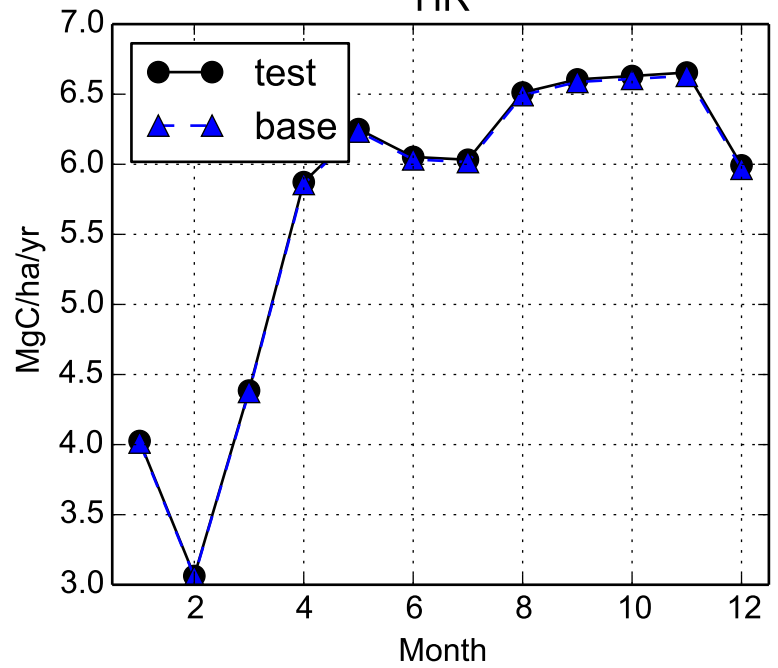

Monthly Means: Ituri, DRC

TLAI

NPP

AR

HR

Monthly Means: Ituri, DRC

MORTALITY_CARBFUX_UNDERSTORY

Annual Means: Ituri, DRC