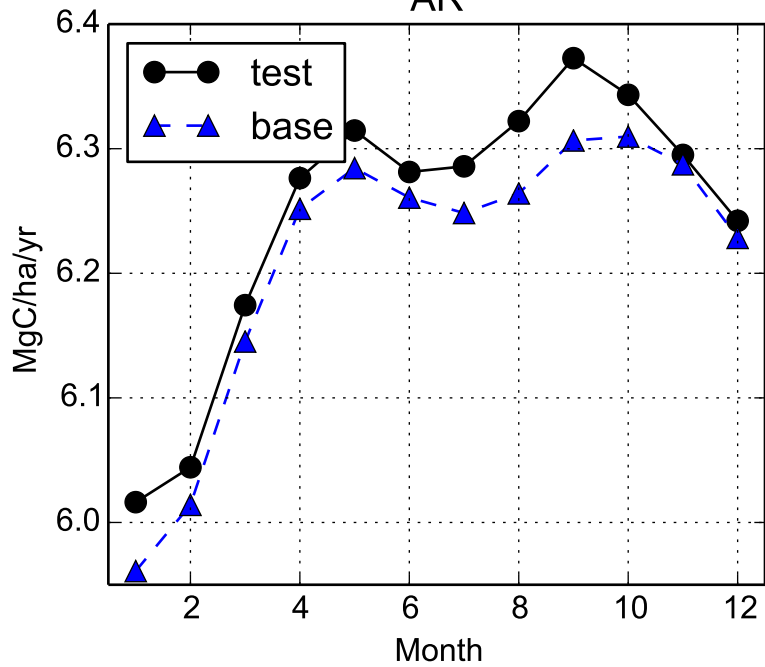

Monthly Means: Lambir, Malaysia

AR