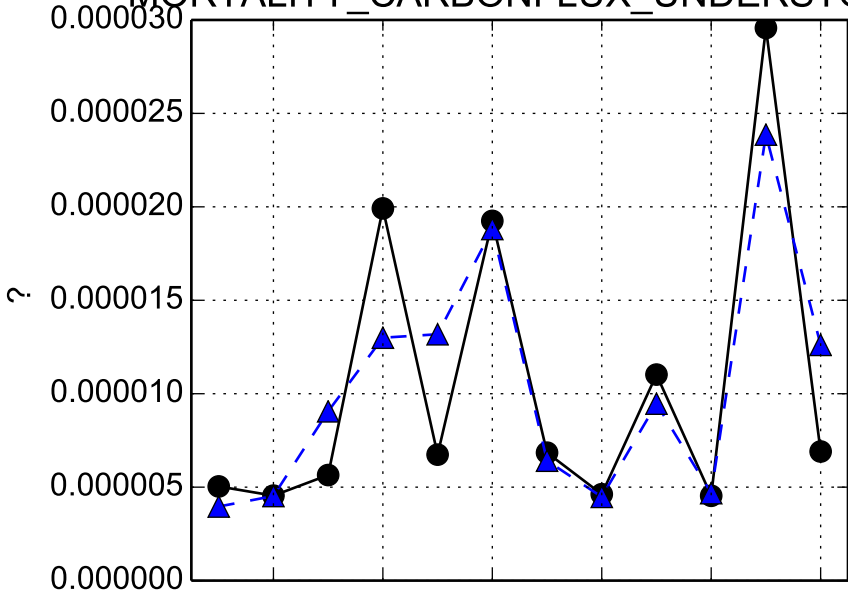

Monthly Means: Ituri, DRC

TLAI

NPP

AR

HR

Monthly Means: Ituri, DRC

MORTALITY_CARBFUX_UNDERSTORY

Annual Means: Ituri, DRC