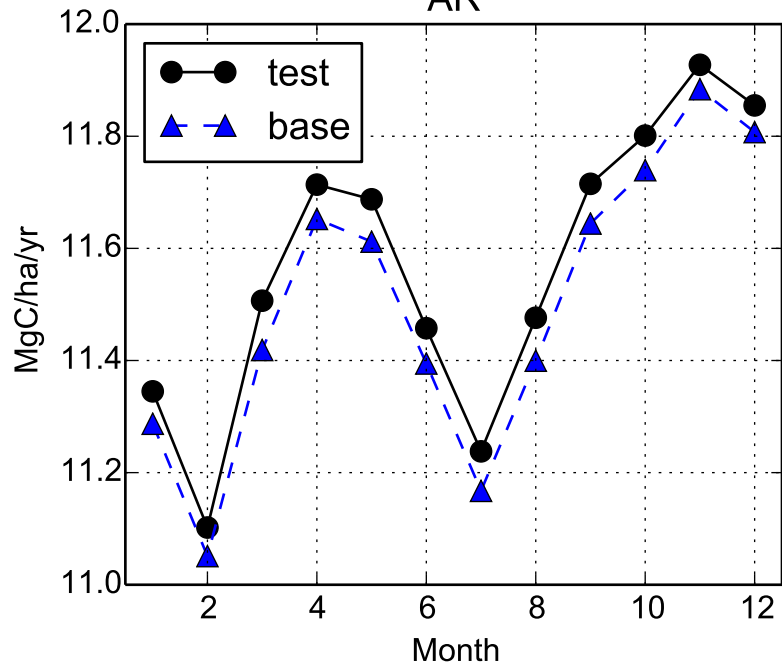

Monthly Means: Ituri, DRC

TLAI

NPP

AR

HR

Monthly Means: Ituri, DRC

MORTALITY_CARBFUX_UNDERSTORY

Annual Means: Ituri, DRC