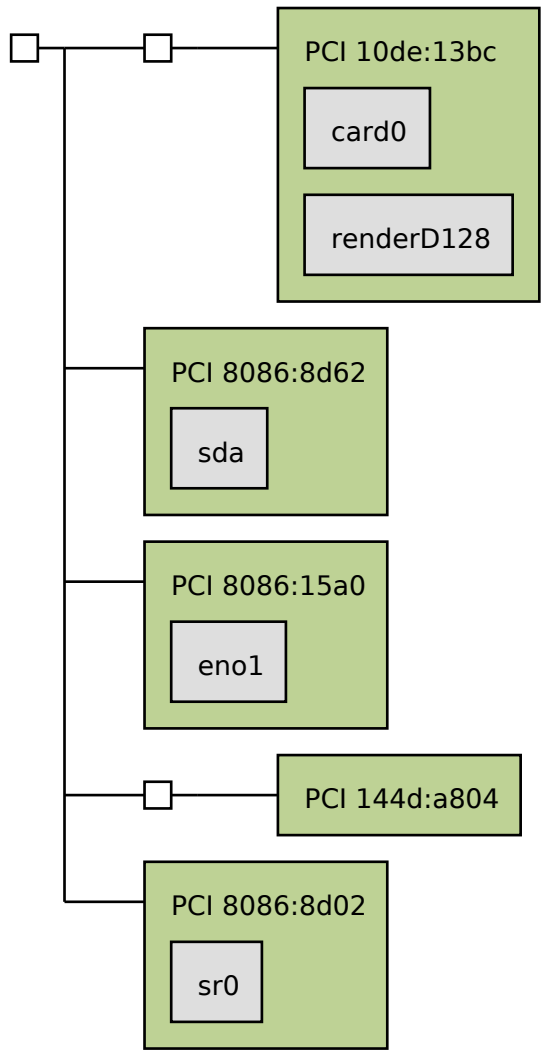

Machine (31GB)

Host: beaker

Indexes: physical

Date: Fri 08 Dec 2017 11:32:54 AM EST