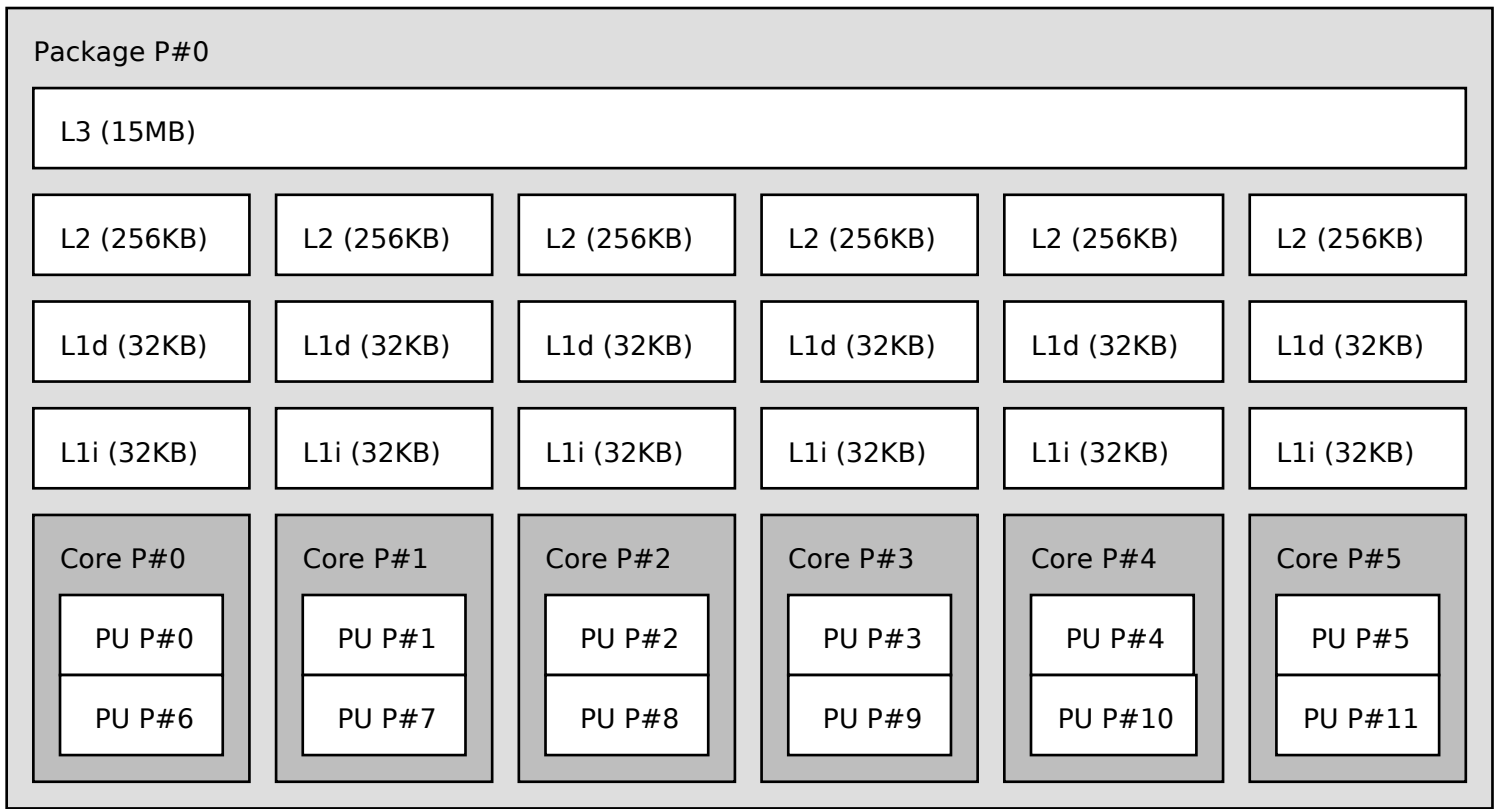

Machine (31GB)

Host: beaker

Indexes: physical

Date: Fri 08 Dec 2017 11:32:54 AM EST