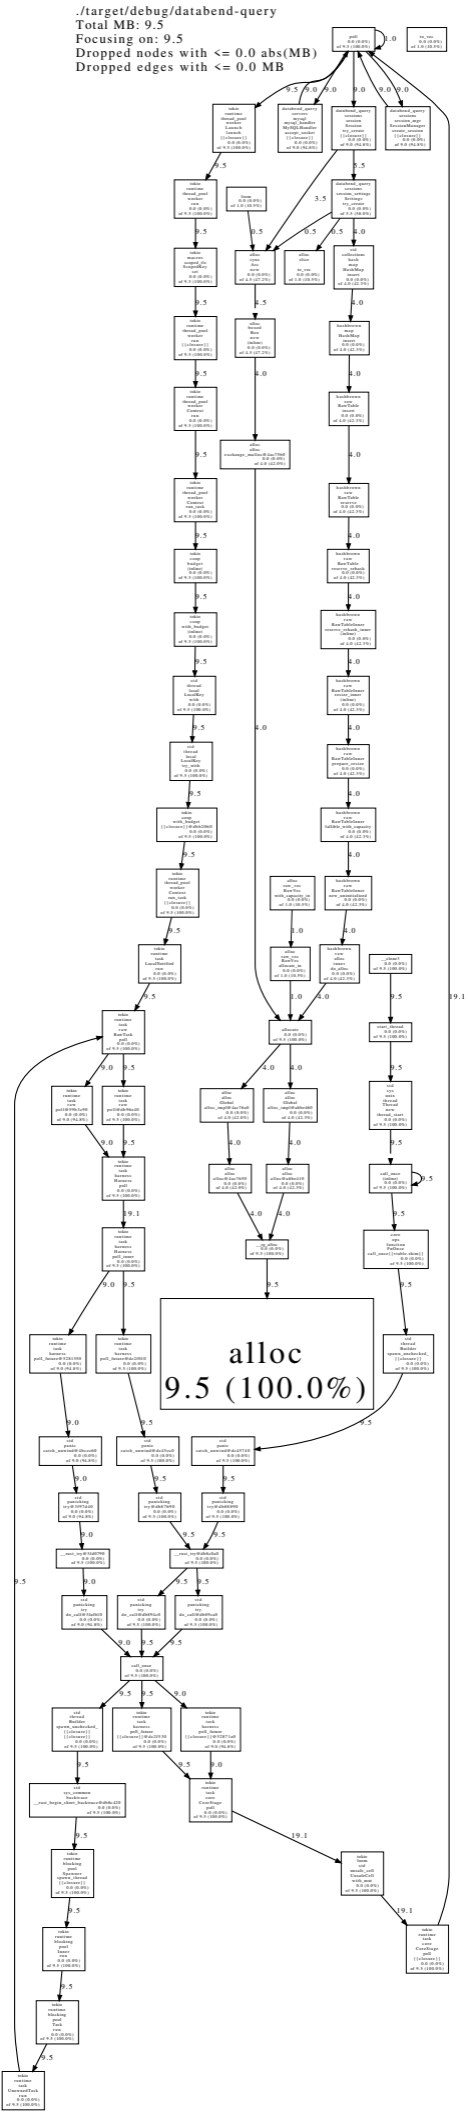

./target/debug/databend-query

Total MB: 9.5

Focusing on: 9.5

Dropped nodes with <= 0.0 abs(MB)

Dropped edges with <= 0.0 MB

alloc
9.5 (100.0%)

19.1

9.5

9.5

9.5

19.1

19.1

9.5