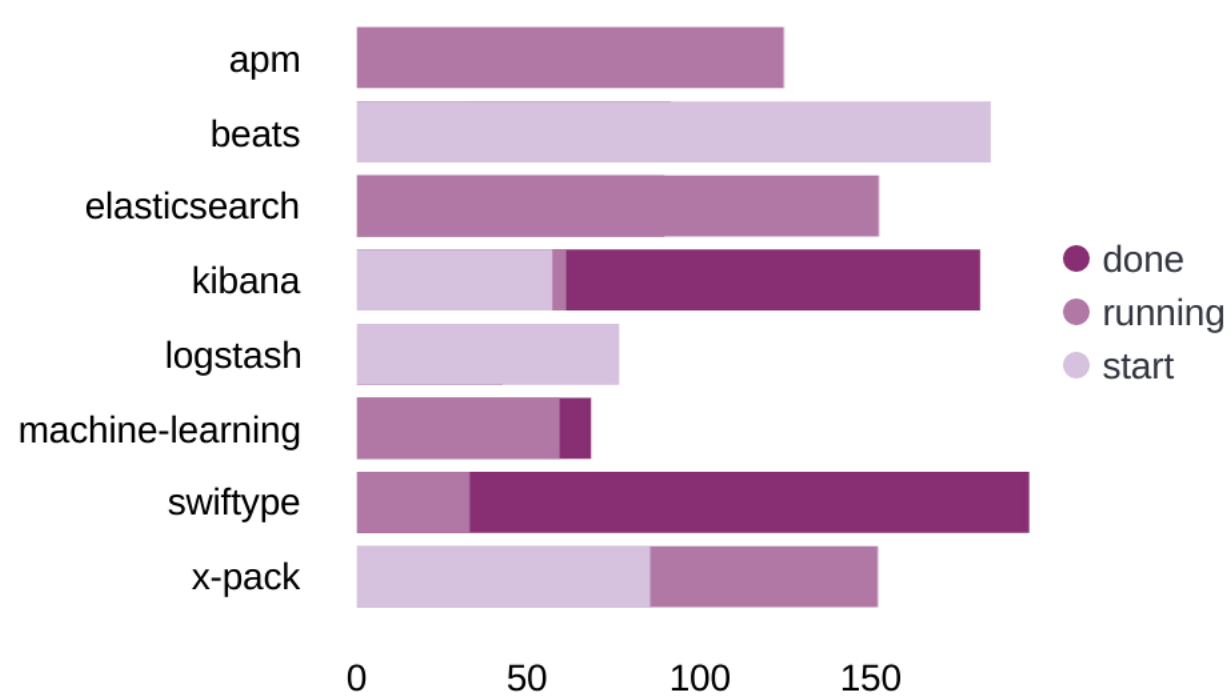

Total cost by project type

Global cost distribution

Number of projects by project type

Project type distribution

Average uptime

Average uptime by project type

Global average uptime

Average price by project type

Total cost by project type

State distribution

Average price over time

Price trend over time

Raw data

@timestamp	time	cost #	username t	price #	age #	country t	state t	project t	percent_uptime #
2020-09-16T15:18:51-08:00	2020-09-16T15:18:51-08:00	37.98	aking2c	73	38	AZ	done	swiftype	0.55
2020-09-16T17:14:51-08:00	2020-09-16T17:14:51-08:00	46.65	ccarpenter2m	56	48	PH	start	beats	0.91
2020-09-16T17:23:51-08:00	2020-09-16T17:23:51-08:00	24.38	mmoore2o	45	48	SA	done	kibana	0.76
2020-09-16T20:29:51-08:00	2020-09-16T20:29:51-08:00	22.92	jchavez2a	55	59	DE	done	machine-learning	0.67
2020-09-17T00:02:51-08:00	2020-09-17T00:02:51-08:00	41.42	rsmith25	45	30	PH	start	beats	0.97