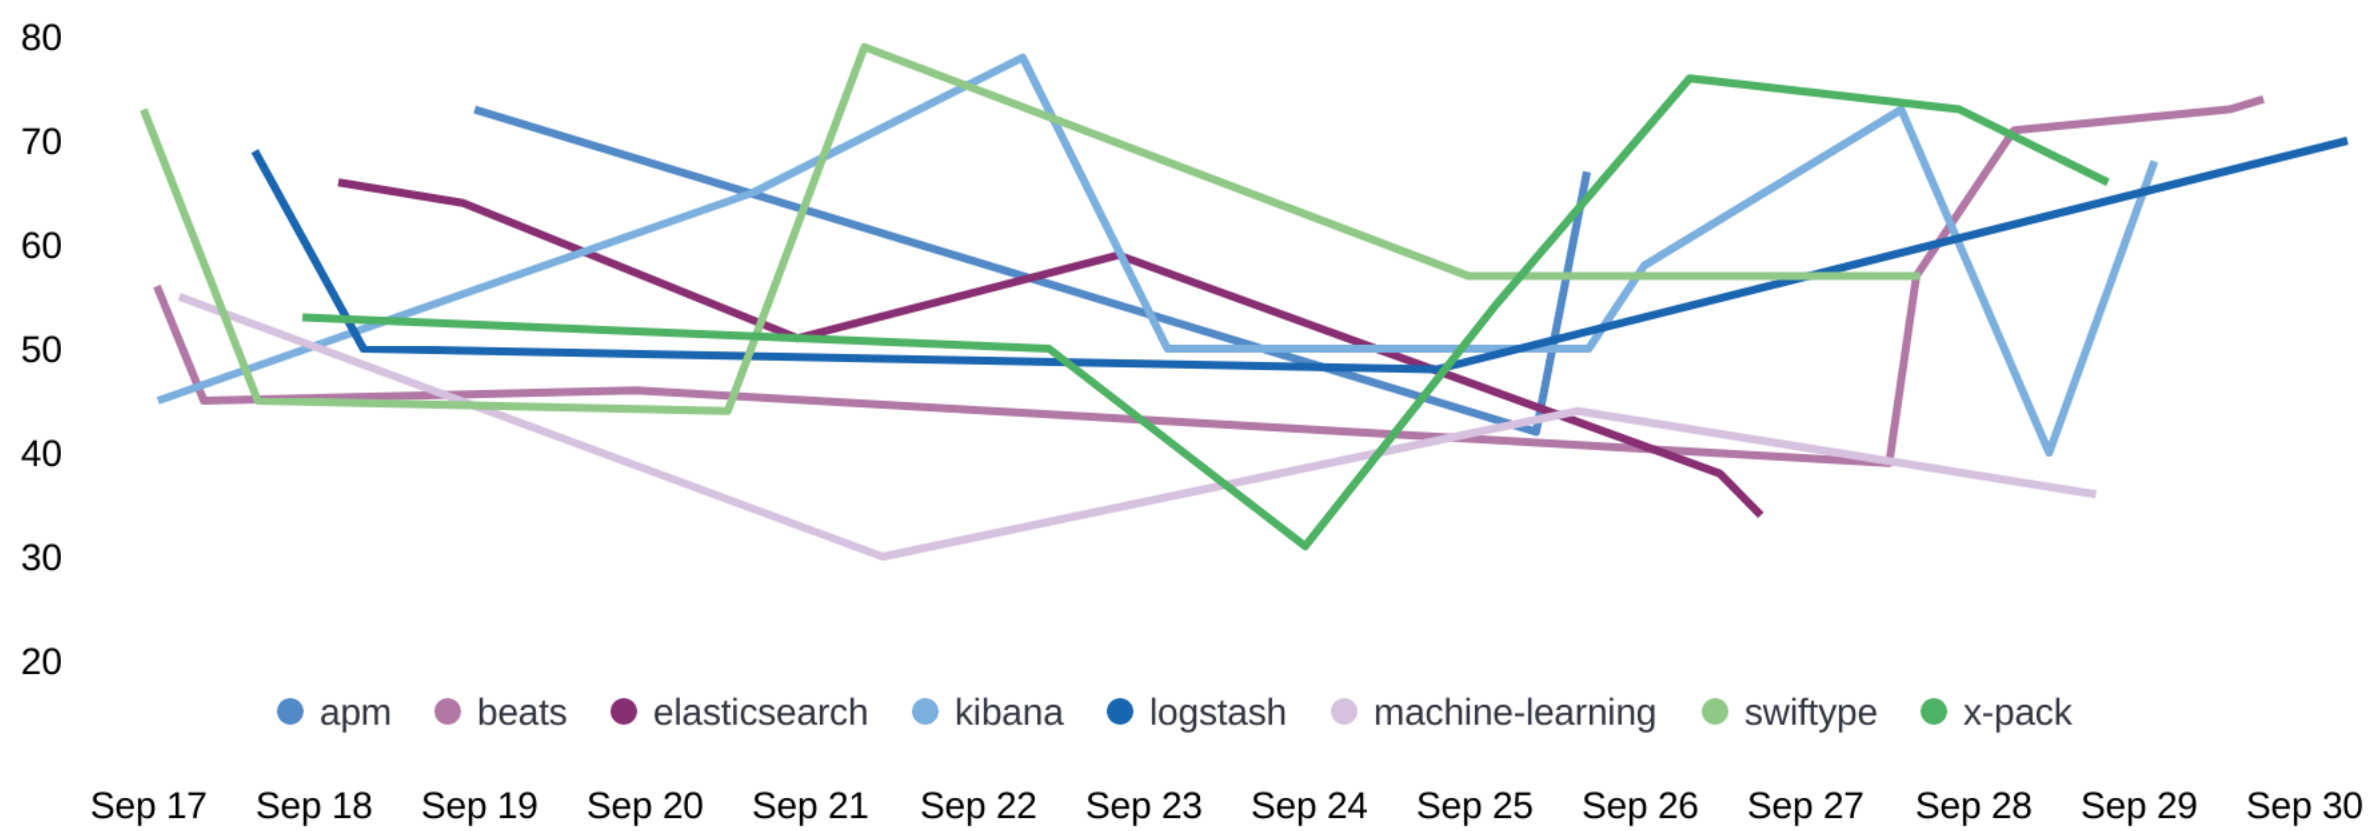

Total cost by project type

Global cost distribution

Number of projects by project type

Project type distribution

Average uptime

Average uptime by project type

Global average uptime

Average price by project type

Total cost by project type

State distribution

Average price over time

Price trend over time

Raw data

@timestamp	time	cost #	username t	price #	age #	country t	state t	project t	percent_uptime #
2020-09-16T15:18:51-08:00	2020-09-16T15:18:51-08:00	37.98	aking2c	73	38	AZ	done	swiftype	0.55
2020-09-16T17:14:51-08:00	2020-09-16T17:14:51-08:00	46.65	ccarpenter2m	56	48	PH	start	beats	0.91
2020-09-16T17:23:51-08:00	2020-09-16T17:23:51-08:00	24.38	mmoore2o	45	48	SA	done	kibana	0.76
2020-09-16T20:29:51-08:00	2020-09-16T20:29:51-08:00	22.92	jchavez2a	55	59	DE	done	machine-learning	0.67
2020-09-17T00:02:51-08:00	2020-09-17T00:02:51-08:00	41.42	rsmith25	45	30	PH	start	beats	0.97