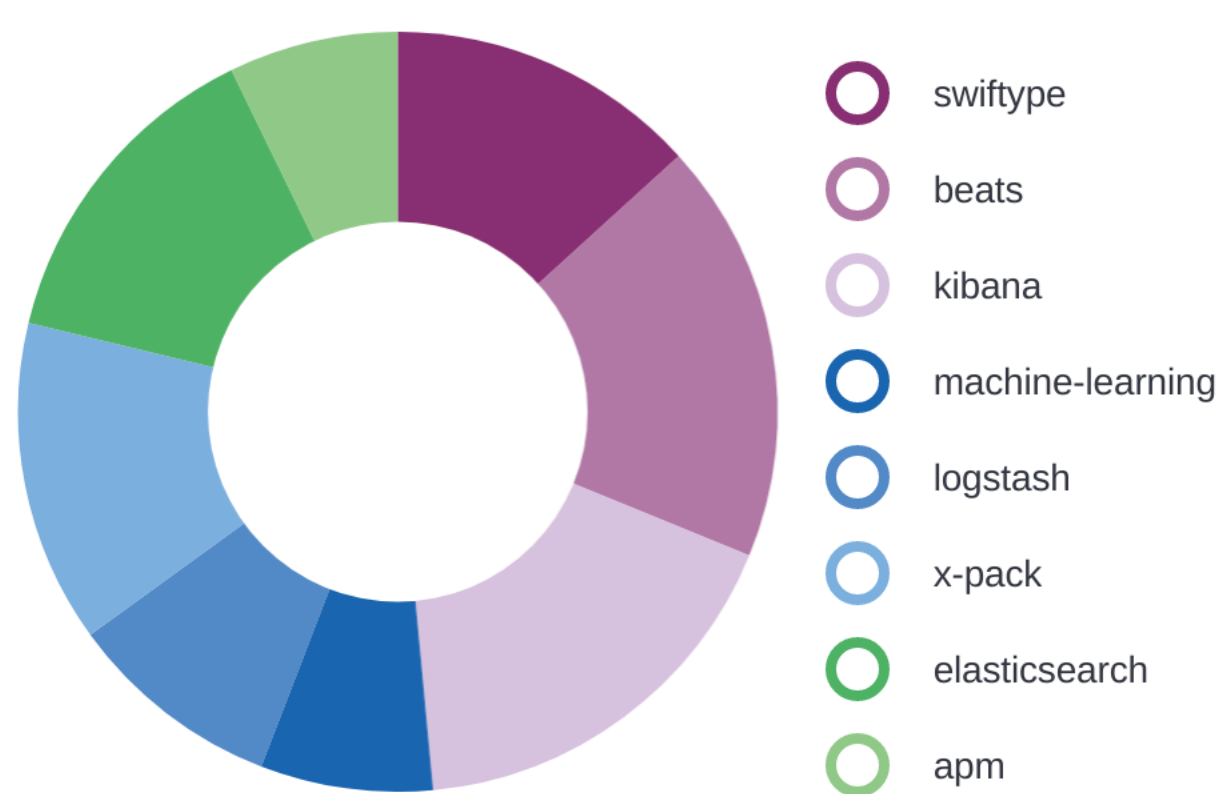

Total cost by project type

Global cost distribution

Number of projects by project type

Project type distribution

Average uptime

Average uptime by project type

Global average uptime

Average price by project type

Total cost by project type

State distribution

Average price over time

Price trend over time

Raw data

@timestamp	time	cost #	username t	price #	age #	country t	state t	project t	percent_uptime #
2020-09-16T15:18:51-08:00	2020-09-16T15:18:51-08:00	37.98	aking2c	73	38	AZ	done	swiftype	0.55
2020-09-16T17:14:51-08:00	2020-09-16T17:14:51-08:00	46.65	ccarpenter2m	56	48	PH	start	beats	0.91
2020-09-16T17:23:51-08:00	2020-09-16T17:23:51-08:00	24.38	mmoore2o	45	48	SA	done	kibana	0.76
2020-09-16T20:29:51-08:00	2020-09-16T20:29:51-08:00	22.92	jchavez2a	55	59	DE	done	machine-learning	0.67
2020-09-17T00:02:51-08:00	2020-09-17T00:02:51-08:00	41.42	rsmith25	45	30	PH	start	beats	0.97