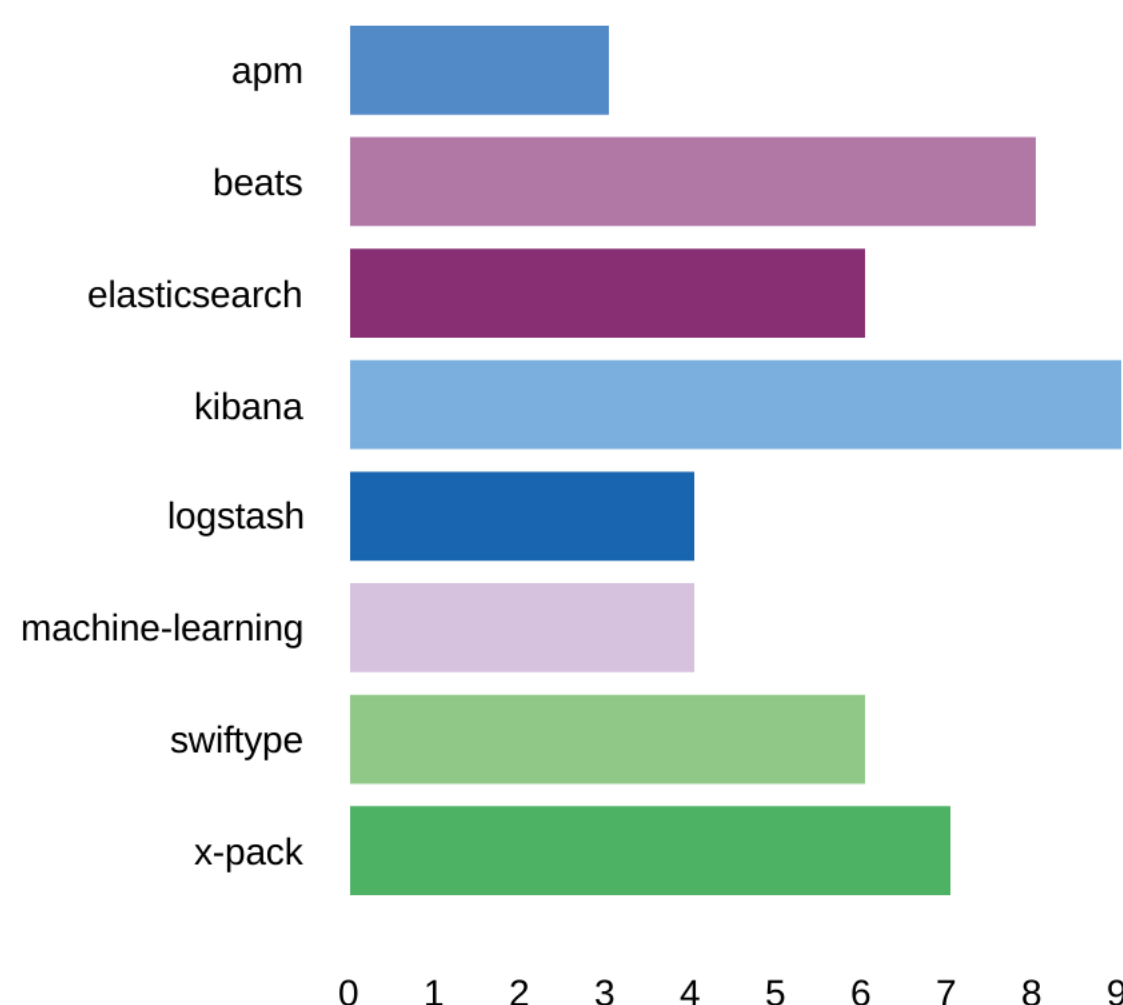

Total cost by project type

Global cost distribution

Number of projects by project type

Project type distribution

Average uptime

Average uptime by project type

Global average uptime

Average price by project type

Total cost by project type

State distribution

Average price over time

Price trend over time

Raw data

@timestamp	time	cost #	username t	price #	age #	country t	state t	project t	percent_uptime #
2020-09-16T15:18:51-08:00	2020-09-16T15:18:51-08:00	37.98	aking2c	73	38	AZ	done	swiftype	0.55
2020-09-16T17:14:51-08:00	2020-09-16T17:14:51-08:00	46.65	ccarpenter2m	56	48	PH	start	beats	0.91
2020-09-16T17:23:51-08:00	2020-09-16T17:23:51-08:00	24.38	mmoore2o	45	48	SA	done	kibana	0.76
2020-09-16T20:29:51-08:00	2020-09-16T20:29:51-08:00	22.92	jchavez2a	55	59	DE	done	machine-learning	0.67
2020-09-17T00:02:51-08:00	2020-09-17T00:02:51-08:00	41.42	rsmith25	45	30	PH	start	beats	0.97