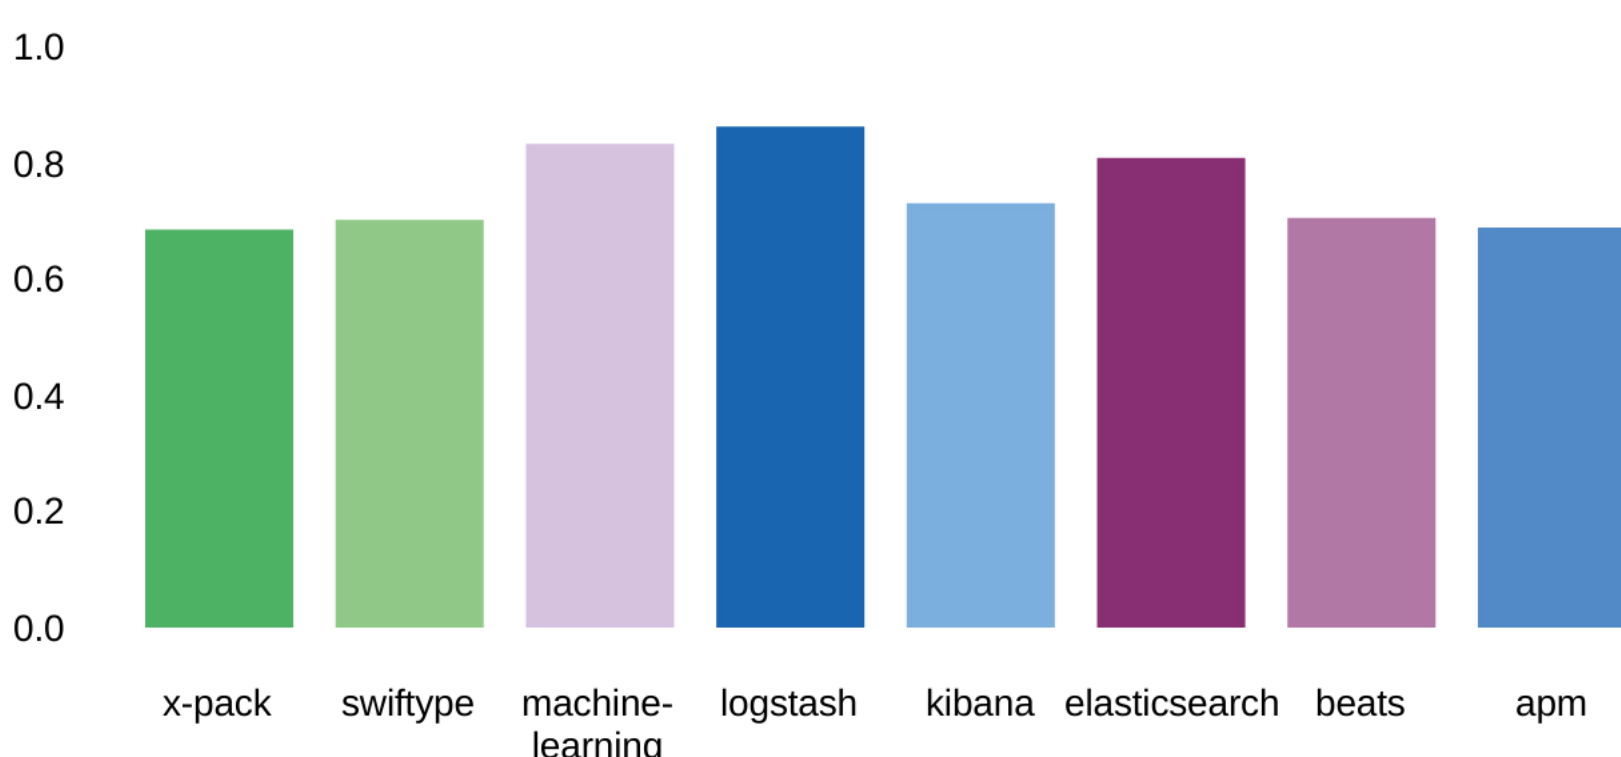

Total cost by project type

Global cost distribution

Number of projects by project type

Project type distribution

Average uptime

Average uptime by project type

Global average uptime

Average price by project type

Total cost by project type

State distribution

Average price over time

Price trend over time

Raw data

@timestamp	time	cost #	username t	price #	age #	country t	state t	project t	percent_uptime #
2020-09-16T15:18:51-08:00	2020-09-16T15:18:51-08:00	37.98	aking2c	73	38	AZ	done	swiftype	0.55
2020-09-16T17:14:51-08:00	2020-09-16T17:14:51-08:00	46.65	ccarpenter2m	56	48	PH	start	beats	0.91
2020-09-16T17:23:51-08:00	2020-09-16T17:23:51-08:00	24.38	mmoore2o	45	48	SA	done	kibana	0.76
2020-09-16T20:29:51-08:00	2020-09-16T20:29:51-08:00	22.92	jchavez2a	55	59	DE	done	machine-learning	0.67
2020-09-17T00:02:51-08:00	2020-09-17T00:02:51-08:00	41.42	rsmith25	45	30	PH	start	beats	0.97