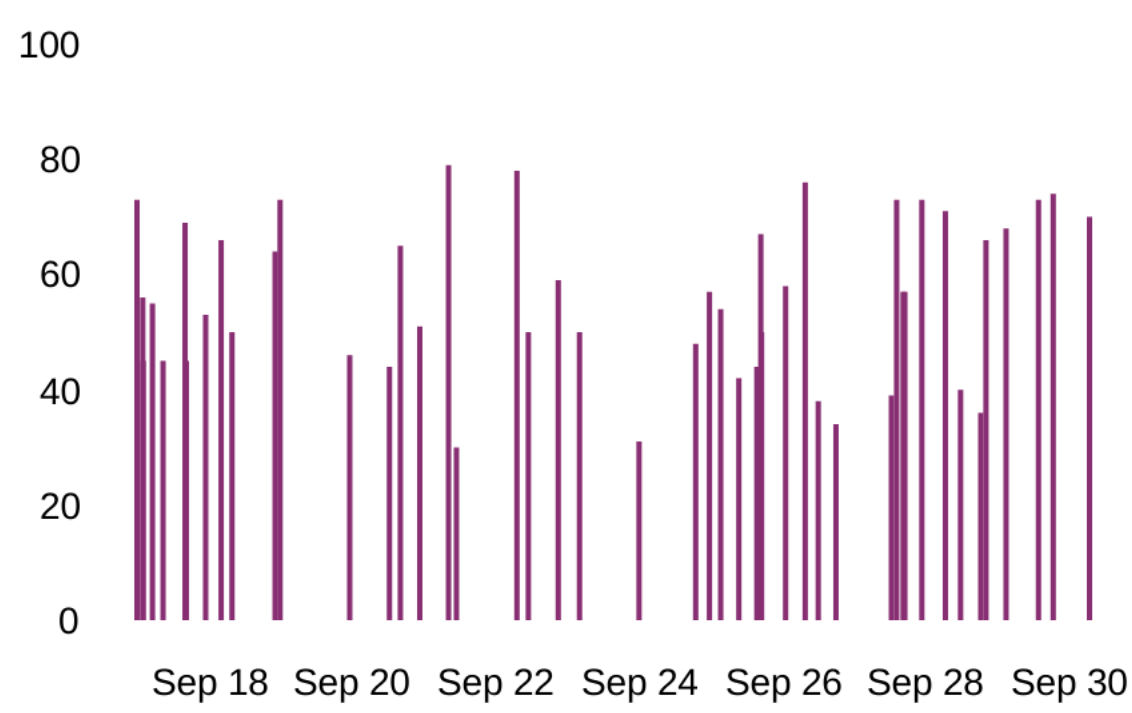

Total cost by project type

Global cost distribution

Number of projects by project type

Project type distribution

Average uptime

Average uptime by project type

Global average uptime

Average price by project type

Total cost by project type

State distribution

Average price over time

Price trend over time

Raw data

@timestamp	time	cost #	username t	price #	age #	country t	state t	project t	percent_uptime #
2020-09-16T15:18:51-08:00	2020-09-16T15:18:51-08:00	37.98	aking2c	73	38	AZ	done	swiftype	0.55
2020-09-16T17:14:51-08:00	2020-09-16T17:14:51-08:00	46.65	ccarpenter2m	56	48	PH	start	beats	0.91
2020-09-16T17:23:51-08:00	2020-09-16T17:23:51-08:00	24.38	mmoore2o	45	48	SA	done	kibana	0.76
2020-09-16T20:29:51-08:00	2020-09-16T20:29:51-08:00	22.92	jchavez2a	55	59	DE	done	machine-learning	0.67
2020-09-17T00:02:51-08:00	2020-09-17T00:02:51-08:00	41.42	rsmith25	45	30	PH	start	beats	0.97