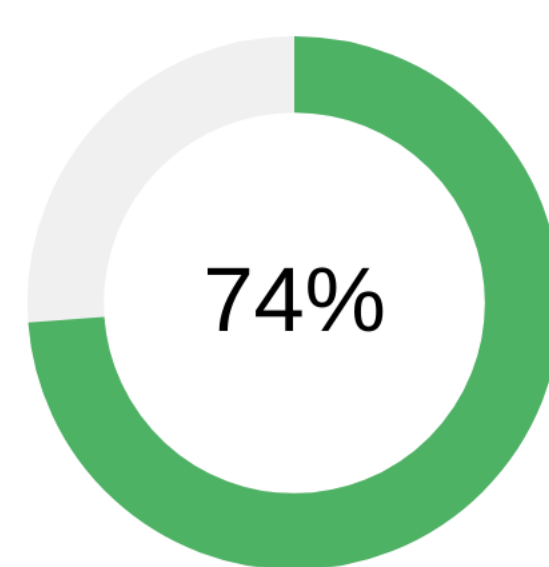

Global average uptime