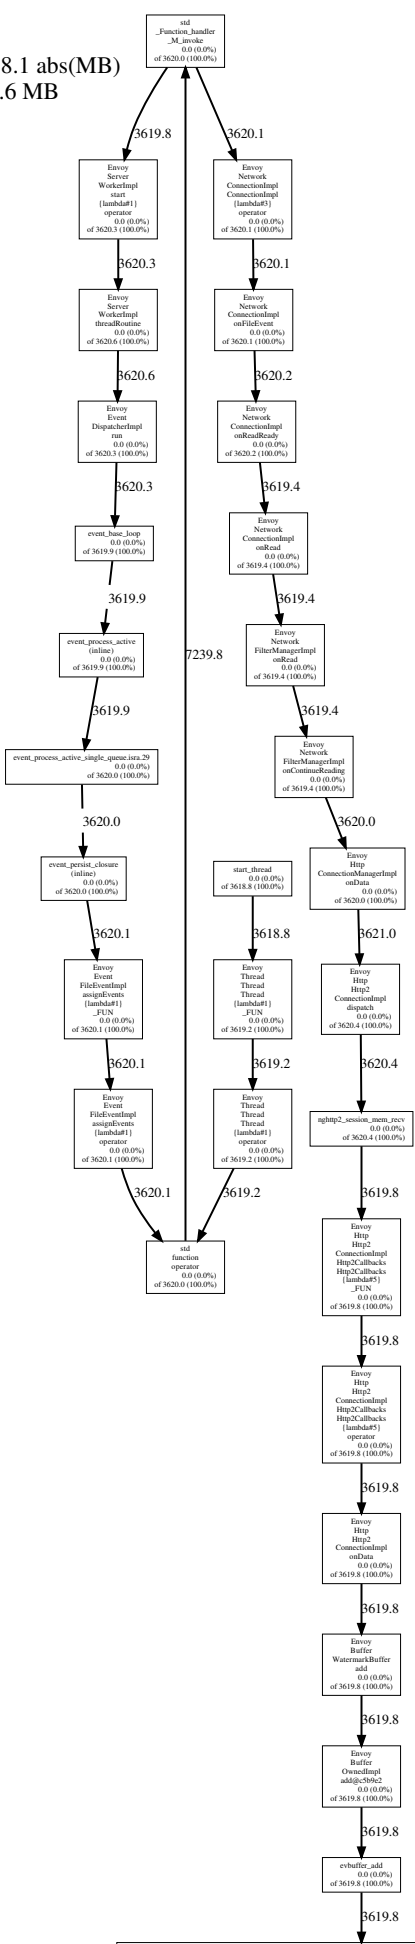

/usr/local/bin/envoy

Total MB: 3620.0

Focusing on: 3620.0

Dropped nodes with <= 18.1 abs(MB)

Dropped edges with <= 3.6 MB

evbuffer_chain_new
3620.6 (100.0%)