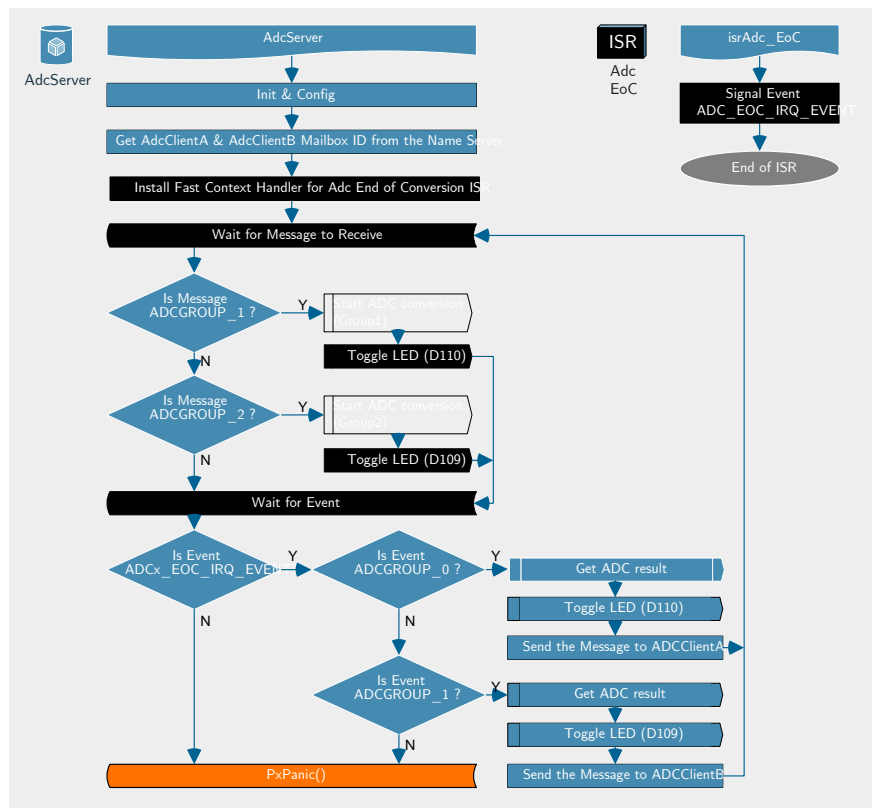

Libre office (Draw)

Copyright © 2016 HighTec EDV-Systeme GmbH

MS Visio