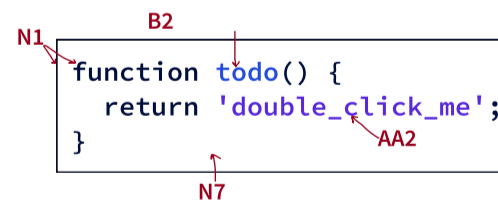

SUPPORTING COLOR A

	AA1 -
	AA2: 2E5AFF Part of special shapes colors, see FAQ below for guidance
	AA3 -
	AA4: 0D2A94    Parent Stored Data, Parent Package, Parent Cylinder
	AA5: 284AC6    Stored Data, Package, Cylinder

SUPPORTING COLOR B

	AB1 -
	AB2 -
	AB3 -
	AB4: 0D2A94    Parent Page, Parent Step, Parent Document
	AB5: 284AC6    Page, Step, Document

FAQ

What is a “Parent [shape]?”

Guide for special shapes (Table, Class, Code)