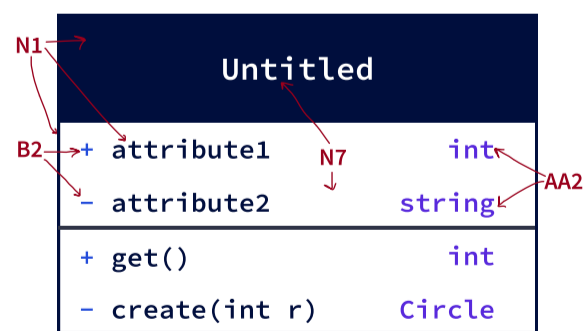

SUPPORTING COLOR A

	AA1 -
	AA2: 2E5AFF Part of special shapes colors, see FAQ below for guidance
	AA3 -
	AA4: 0D2A94    Parent Stored Data, Parent Package, Parent Cylinder
	AA5: 284AC6    Stored Data, Package, Cylinder

SUPPORTING COLOR B

	AB1 -
	AB2 -
	AB3 -
	AB4: 0D2A94    Parent Page, Parent Step, Parent Document
	AB5: 284AC6    Page, Step, Document

FAQ

What is a “Parent [shape]?”

Guide for special shapes (Table, Class, Code)