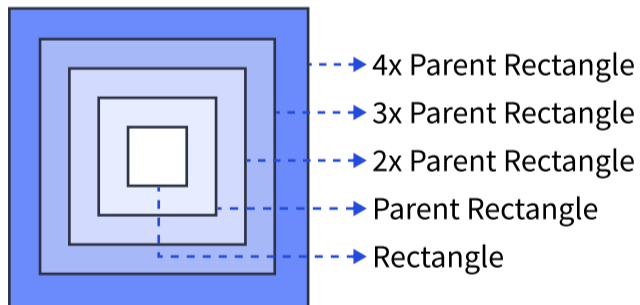

BASE COLOR

	B1: F4F6FA Connections and borders (solid)
	B2: 6B8AFB Connections and borders (dashed)
	B3: 0D2A94    Person, 4x Parent Rectangle, 4x Parent Circle shape
	B4: 031451   3x Parent Rectangle, 3x Parent Circle shape
	B5: 0B2688   2x Parent Rectangle, 2x Parent Circle shape
	B6: 284AC6   Parent Rectangle, Parent Circle shape

SUPPORTING COLOR A

	AA1 -
	AA2: 2E5AFF Part of special shapes colors, see FAQ below for guidance
	AA3 -
	AA4: 0D2A94    Parent Stored Data, Parent Package, Parent Cylinder
	AA5: 284AC6    Stored Data, Package, Cylinder

SUPPORTING COLOR B

	AB1 -
	AB2 -
	AB3 -
	AB4: 0D2A94    Parent Page, Parent Step, Parent Document
	AB5: 284AC6    Page, Step, Document

FAQ

What is a “Parent [shape]?”

Guide for special shapes (Table, Class, Code)