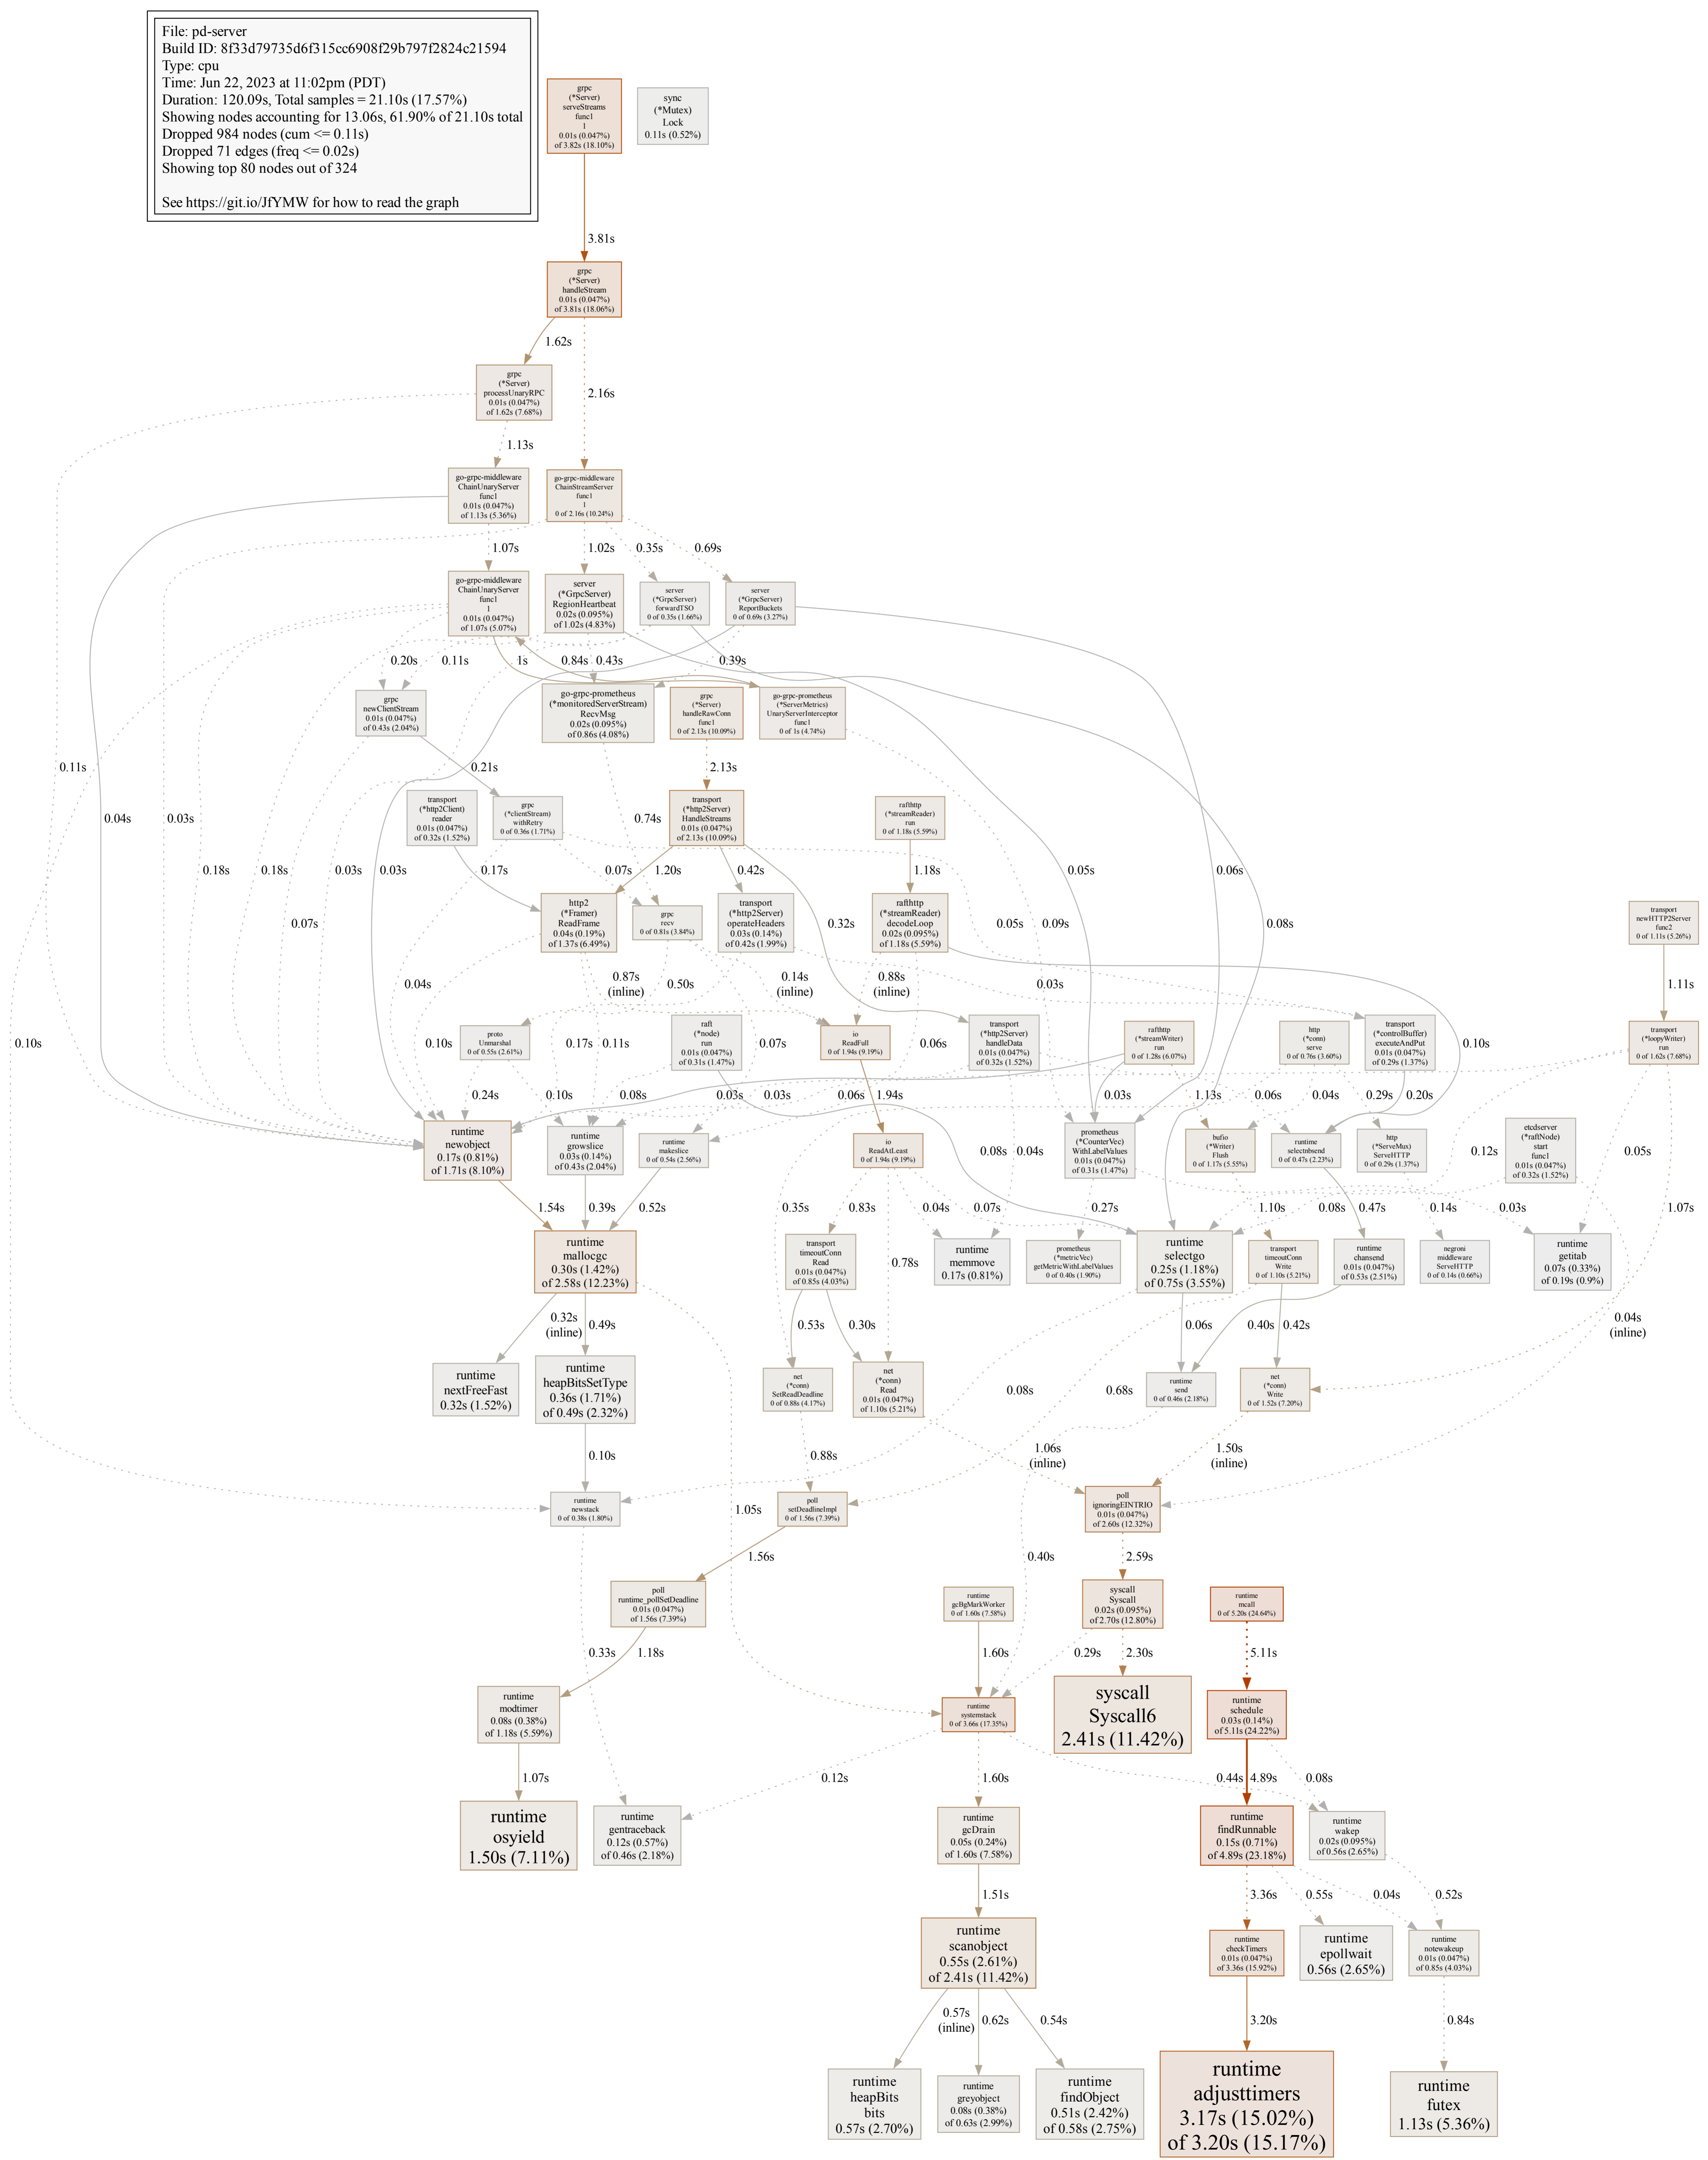

File: pd-server  
 Build ID: 8f33d79735d6f315cc6908f29b797f2824c21594  
 Type: cpu  
 Time: Jun 22, 2023 at 11:02pm (PDT)  
 Duration: 120.09s, Total samples = 21.10s (17.57%)  
 Showing nodes accounting for 13.06s, 61.90% of 21.10s total  
 Dropped 984 nodes (cum <= 0.11s)  
 Dropped 71 edges (freq <= 0.02s)  
 Showing top 80 nodes out of 324

See <https://git.io/JfYMW> for how to read the graph

runtime adjusttimers  
 3.17s (15.02%)  
 of 3.20s (15.17%)

runtime scanobject  
 0.55s (2.61%)  
 of 2.41s (11.42%)

runtime syscall6  
 2.41s (11.42%)

runtime findRunnable  
 0.15s (0.71%)  
 of 4.89s (23.18%)

runtime heapBits  
 0.57s (2.70%)

runtime greynode  
 0.08s (0.38%)  
 of 0.63s (2.99%)

runtime findObject  
 0.51s (2.42%)  
 of 0.58s (2.75%)

runtime futex  
 1.13s (5.36%)