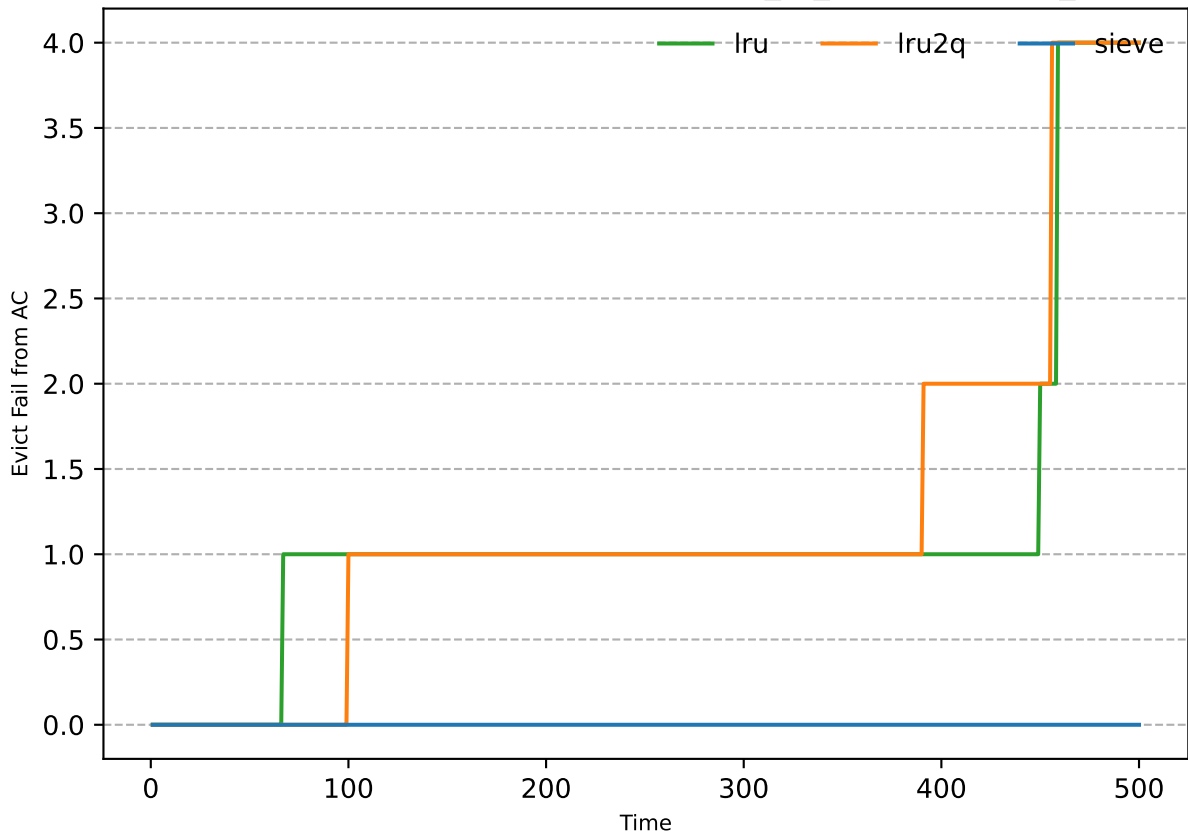

Final Miss Ratio-10GB\_t1\_lru,lru2q,sieve\_500

miss ratio-10GB\_t1\_lru,lru2q,sieve\_500

miss ratio after 60 mins-10GB\_t1\_lru,lru2q,sieve\_500

Evict Fail from Access Container-10GB\_t1\_lru,lru2q,sieve\_500

operations completed-10GB\_t1\_lru,lru2q,sieve\_500

# Throughput data-10GB\_t1\_lru,lru2q,sieve\_500