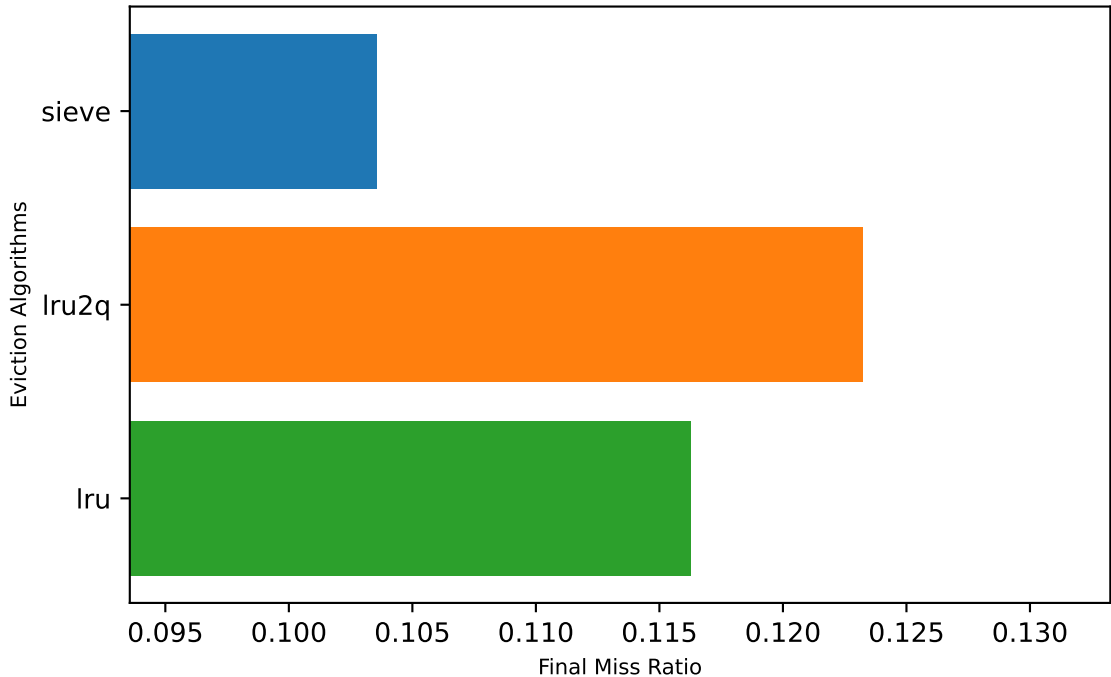

Final Miss Ratio-10GB\_t1\_lru,lru2q,sieve\_500

miss ratio-10GB\_t1\_lru,lru2q,sieve\_500

miss ratio after 60 mins-10GB\_t1\_lru,lru2q,sieve\_500

Evict Fail from Access Container-10GB\_t1\_lru,lru2q,sieve\_500