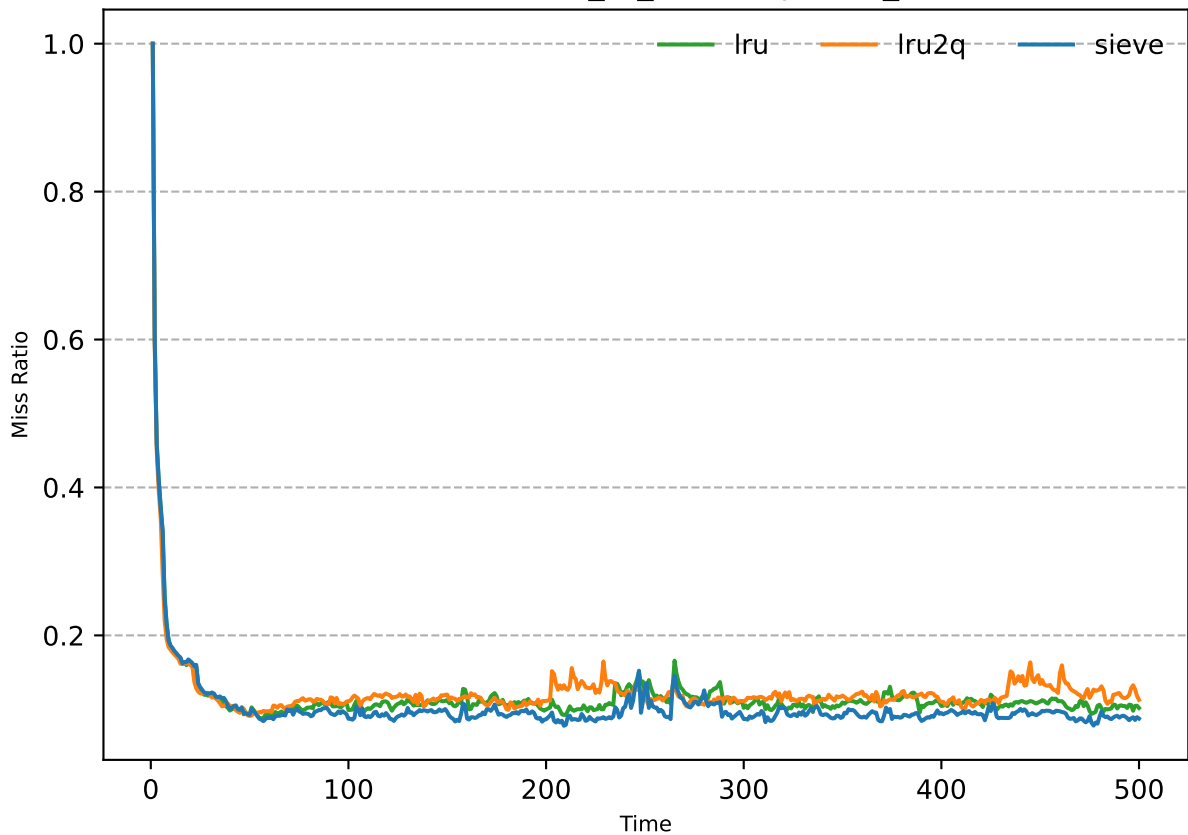

Final Miss Ratio-10GB\_t1\_lru,lru2q,sieve\_500

miss ratio-10GB\_t1\_lru,lru2q,sieve\_500

miss ratio after 60 mins-10GB\_t1\_lru,lru2q,sieve\_500

Evict Fail from Access Container-10GB\_t1\_lru,lru2q,sieve\_500

# Throughput data-10GB\_t1\_lru,lru2q,sieve\_500