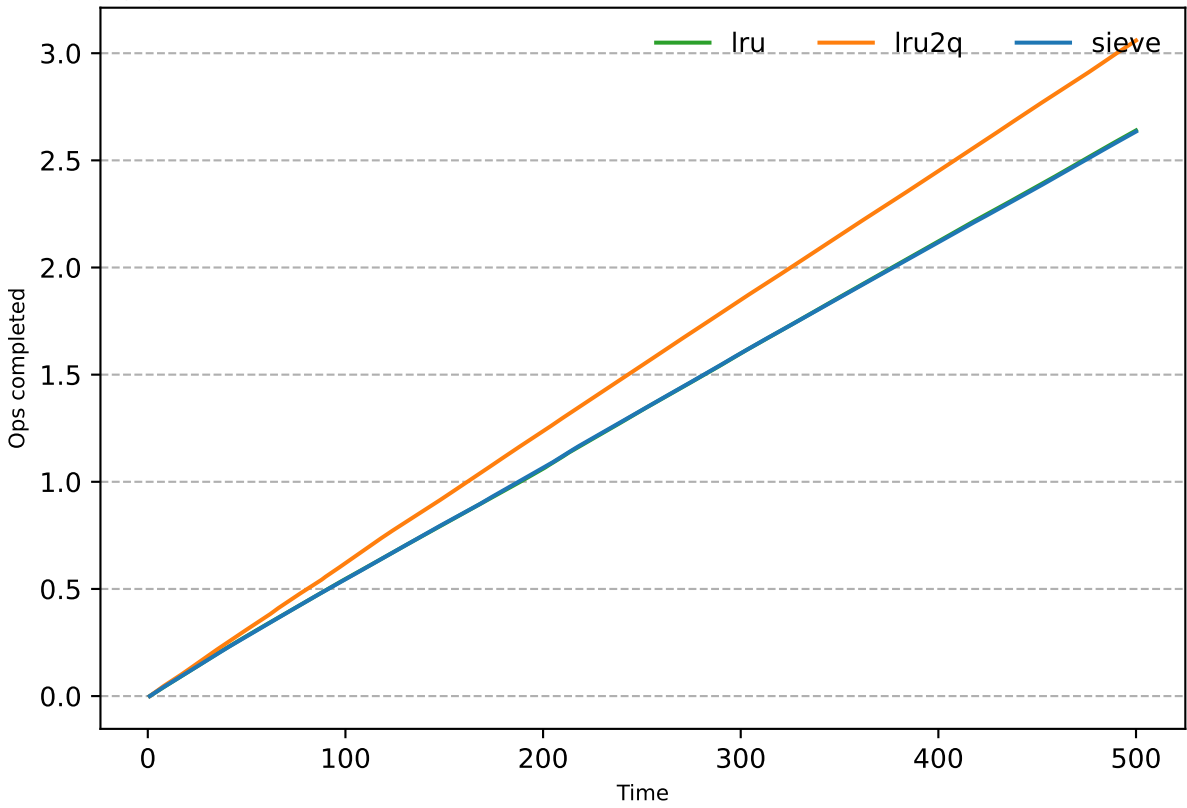

Final Miss Ratio-10GB\_t1\_lru,lru2q,sieve\_500

miss ratio-10GB\_t1\_lru,lru2q,sieve\_500

miss ratio after 60 mins-10GB\_t1\_lru,lru2q,sieve\_500

Evict Fail from Access Container-10GB\_t1\_lru,lru2q,sieve\_500

# Throughput data-10GB\_t1\_lru,lru2q,sieve\_500