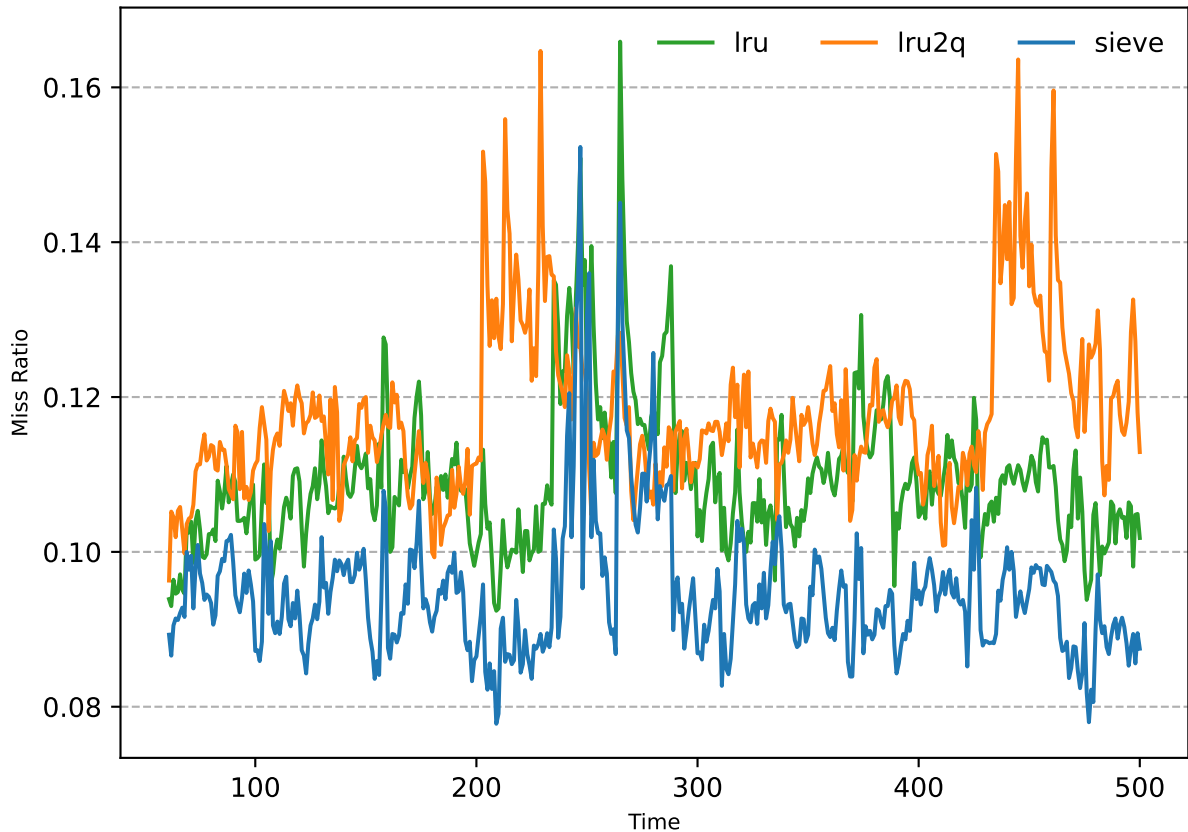

Final Miss Ratio-10GB\_t1\_lru,lru2q,sieve\_500

miss ratio-10GB\_t1\_lru,lru2q,sieve\_500

miss ratio after 60 mins-10GB\_t1\_lru,lru2q,sieve\_500

Evict Fail from Access Container-10GB\_t1\_lru,lru2q,sieve\_500

# Throughput data-10GB\_t1\_lru,lru2q,sieve\_500