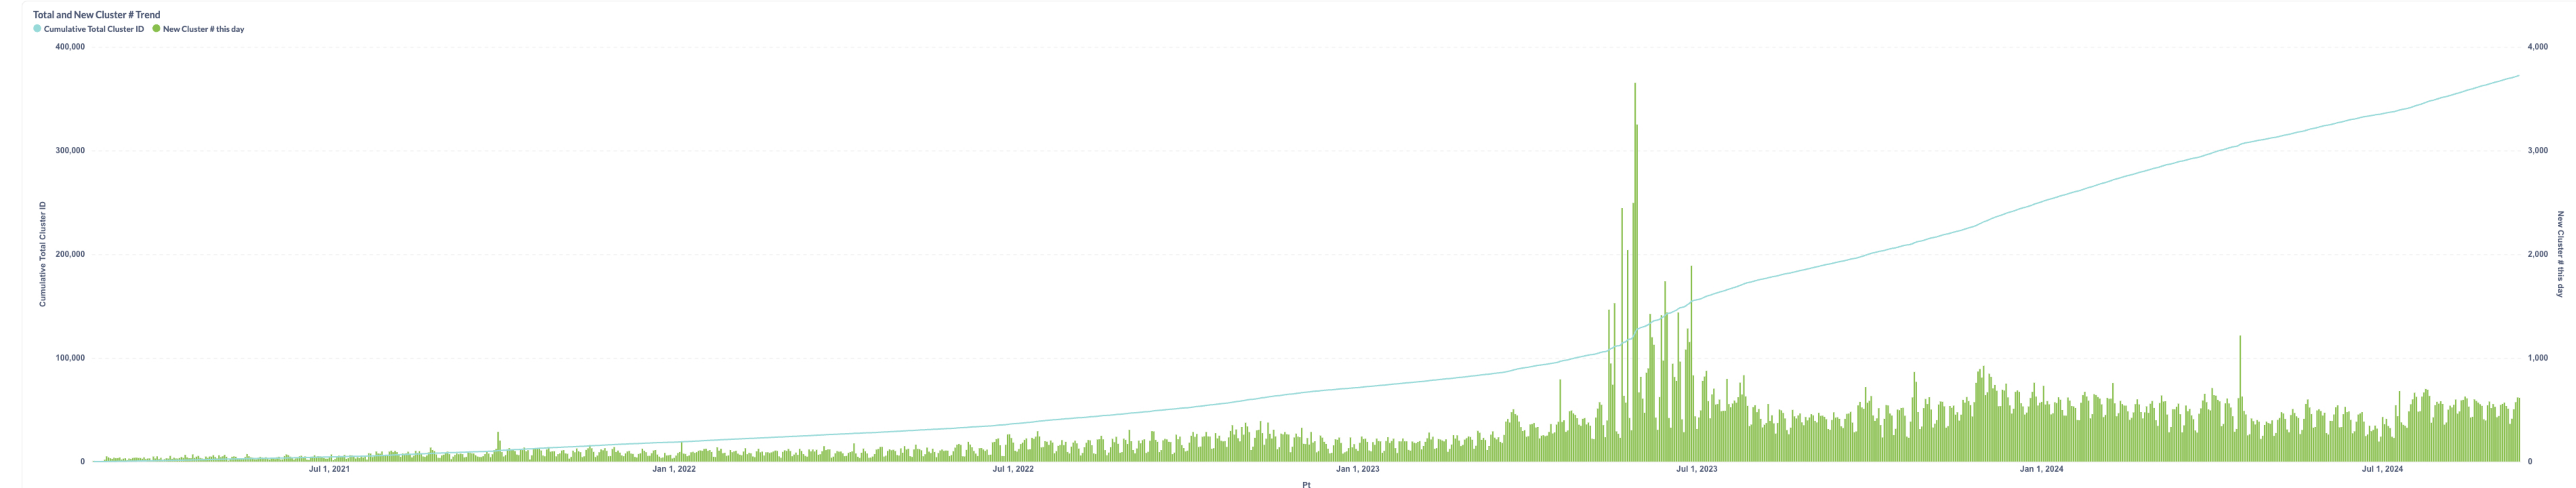

DAU by country

Cluster Info for Active User past week

Date	DAU	Avg Worker Nodes	Avg CPU	Avg Mem
Sep 7, 2024	4,443	1.79	22.0	84GB
Sep 8, 2024	4,500	1.78	25.9	83GB
Sep 9, 2024	4,726	1.77	25.4	80GB
Sep 10, 2024	4,820	1.77	21.3	80GB
Sep 11, 2024	4,847	1.75	21.1	80GB
Sep 12, 2024	4,863	1.77	21.2	80GB

Worker & Control Nodes Distribution for Active Users Yesterday

Worker Nodes Count	0	1	2	3	4	5	Row totals
0	10	79	1	2			101
1		1,667	1,625	3	3	397	3,695
2	7	205	11	21	1		245
3	6	232	18	71			317
4	1	107	11	34		1	154
5	2	40	3	19		2	69
6	2	19	5	36		3	65
7	2	15	1	11			29
8	1	3	1	2			7
9		1		12			13
10	1	4	3				8
11		1		1			2
12			4	2			6
13						1	1
14			1	2			3
15		3		1			4
17		2					2
18		1		4			5
19				1			1
20		2		1			3
21		2		17			19
22				1			1
26				1			1
27				1			1
28			1				1
31			2				2
35				1			1
41			1				1
44			1				1
47					1		1
99			1				1
104			1				1
111						1	1
Grand totals	1,708	2,443	55	246	398	7	4,863