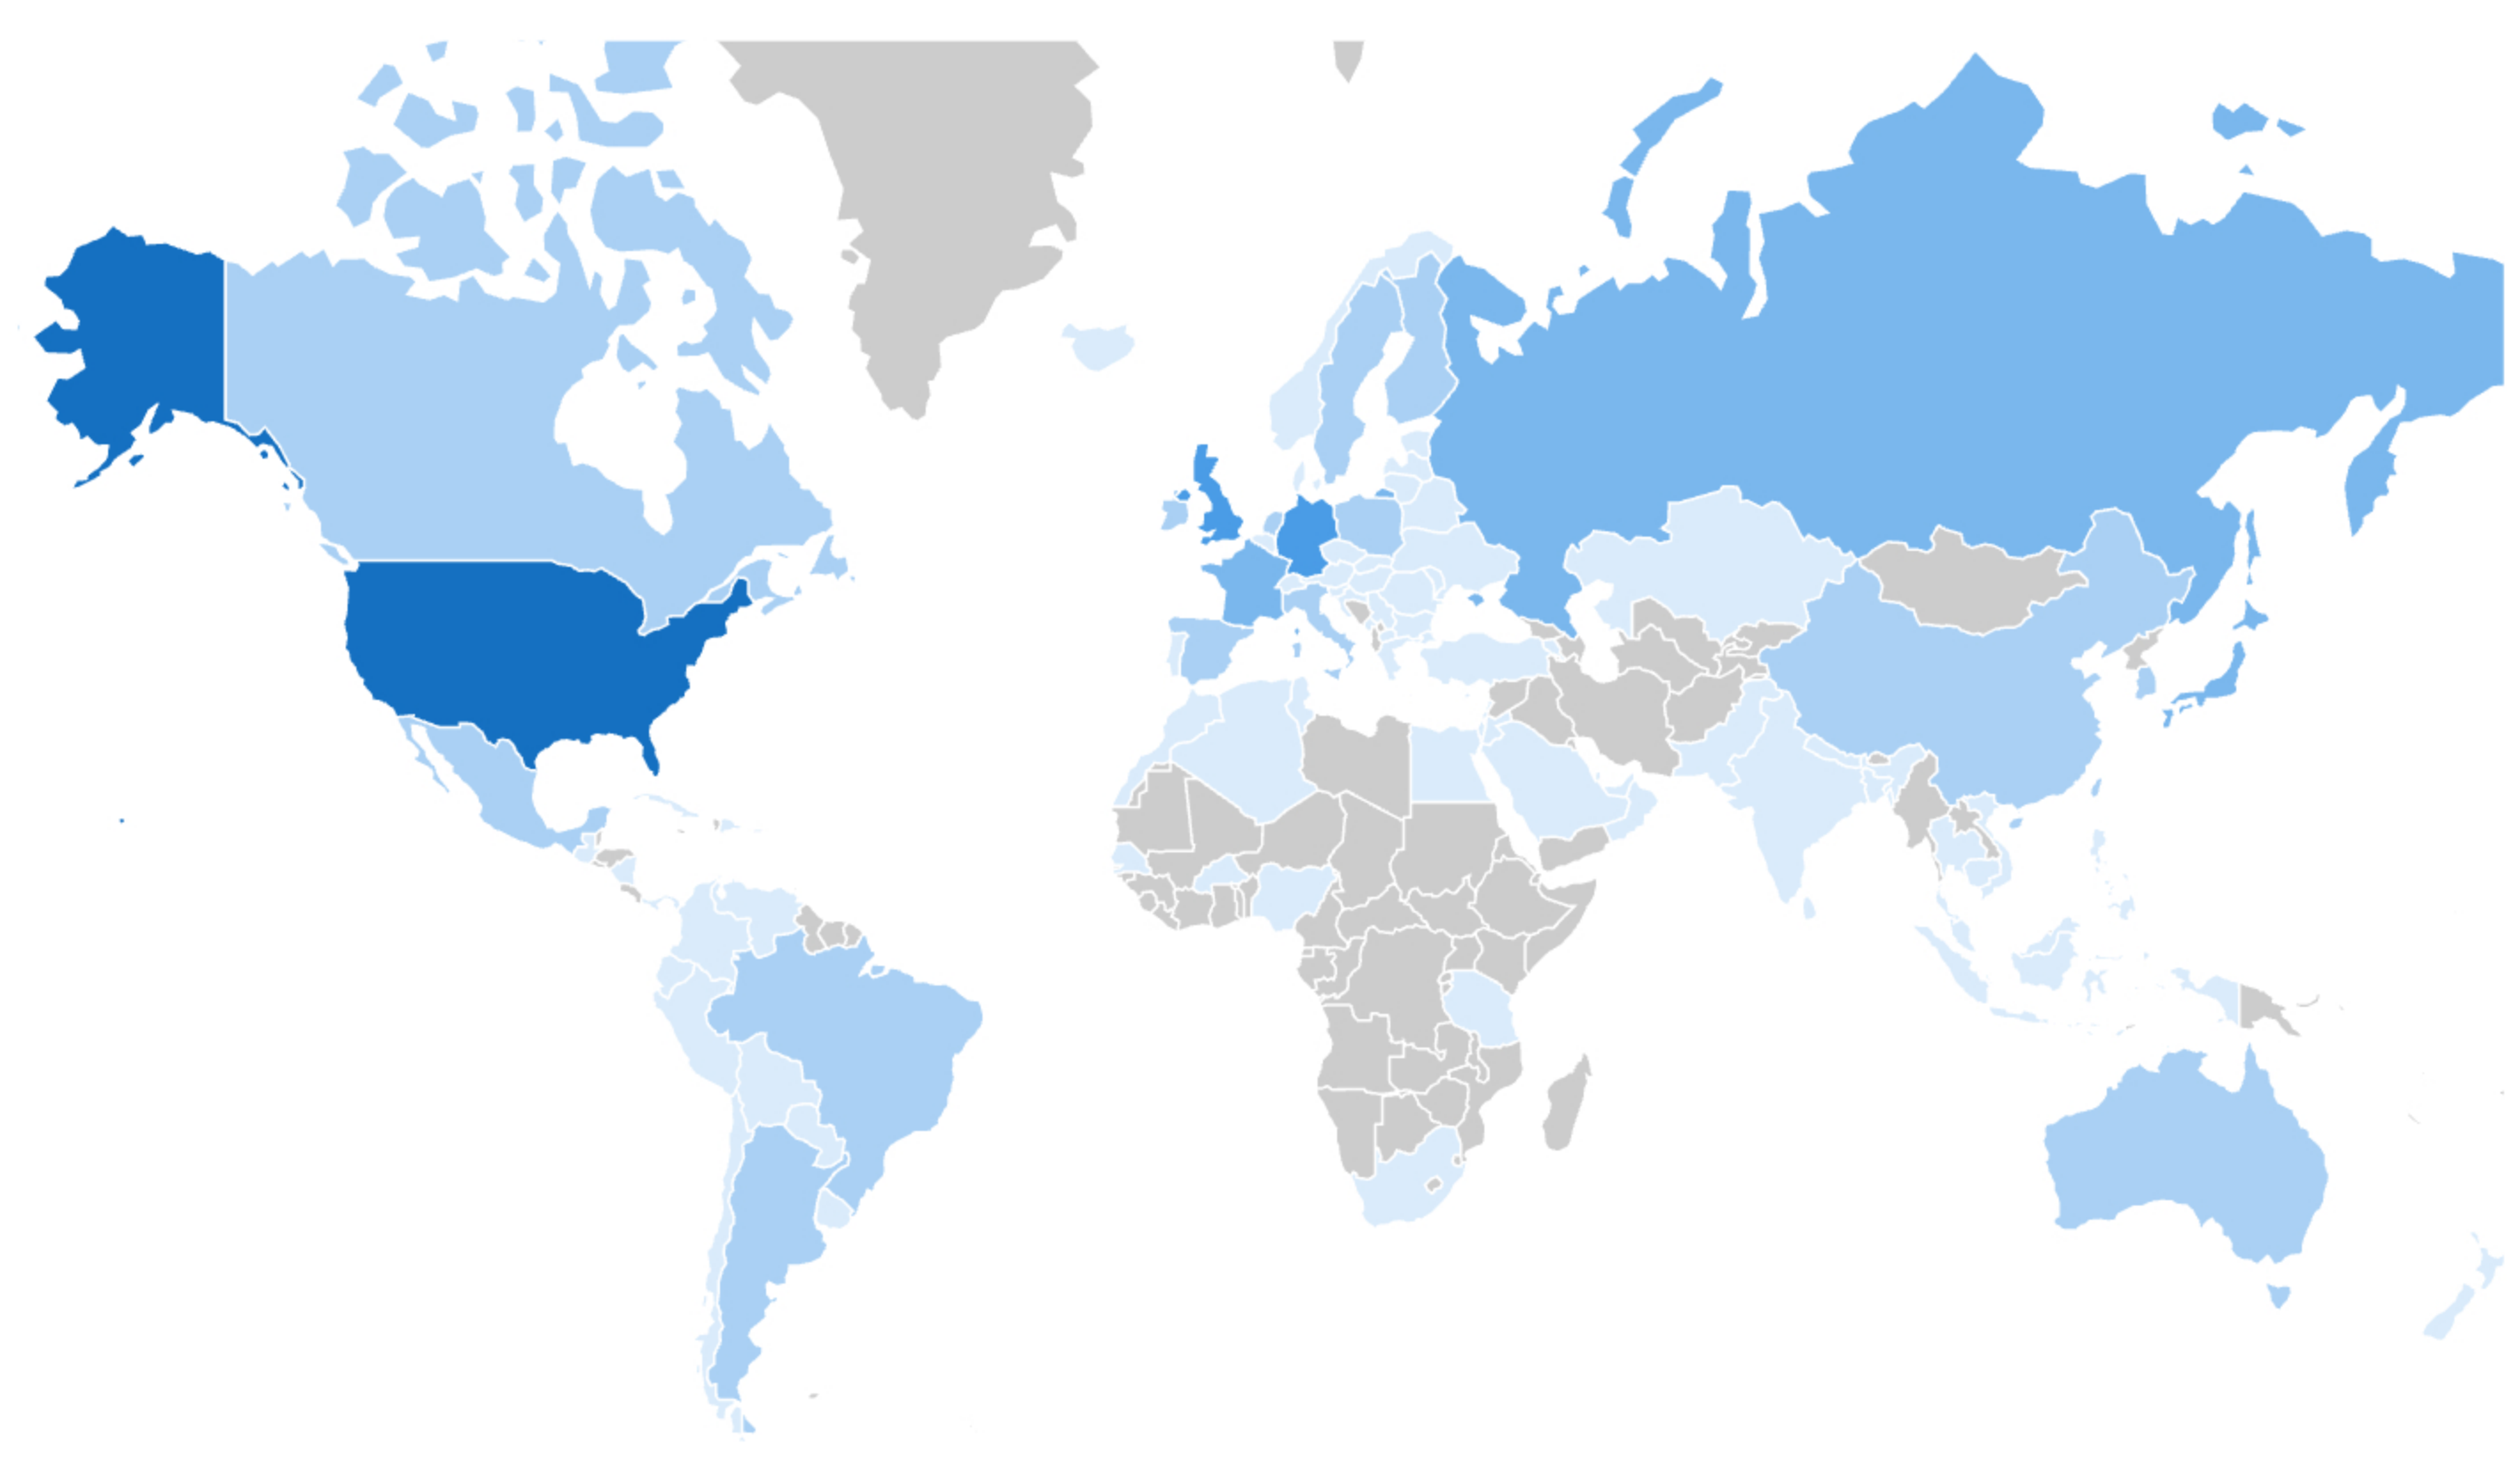

DAU by country

Cluster Info for Active User past week

Date	DAU	Avg Worker Nodes	Avg CPU	Avg Mem
Sep 7, 2024	4,443	1.79	22.0	84GB
Sep 8, 2024	4,500	1.78	25.9	83GB
Sep 9, 2024	4,726	1.77	25.4	80GB
Sep 10, 2024	4,820	1.77	21.3	80GB
Sep 11, 2024	4,847	1.75	21.1	80GB
Sep 12, 2024	4,863	1.77	21.2	80GB

Worker & Control Nodes Distribution for Active Users Yesterday

Worker Nodes Count	0	1	2	3	4	5	Row totals
0	10	79	1	2			101
1		1,667	1,625	3	3	397	3,695
2	7	205	11	21	1		245
3	6	232	18	71			317
4	1	107	11	34		1	154
5	2	40	3	19		2	69
6	2	19	5	36		3	65
7	2	15	1	11			29
8	1	3	1	2			7
9		1		12			13
10	1	4	3				8
11		1		1			2
12			4	2			6
13						1	1
14			1	2			3
15		3		1			4
17		2					2
18		1		4			5
19				1			1
20		2		1			3
21		2		17			19
22				1			1
26				1			1
27				1			1
28			1				1
31			2				2
35				1			1
41			1				1
44			1				1
47					1		1
99			1				1
104			1				1
111						1	1
Grand totals	1,708	2,443	55	246	398	7	4,863