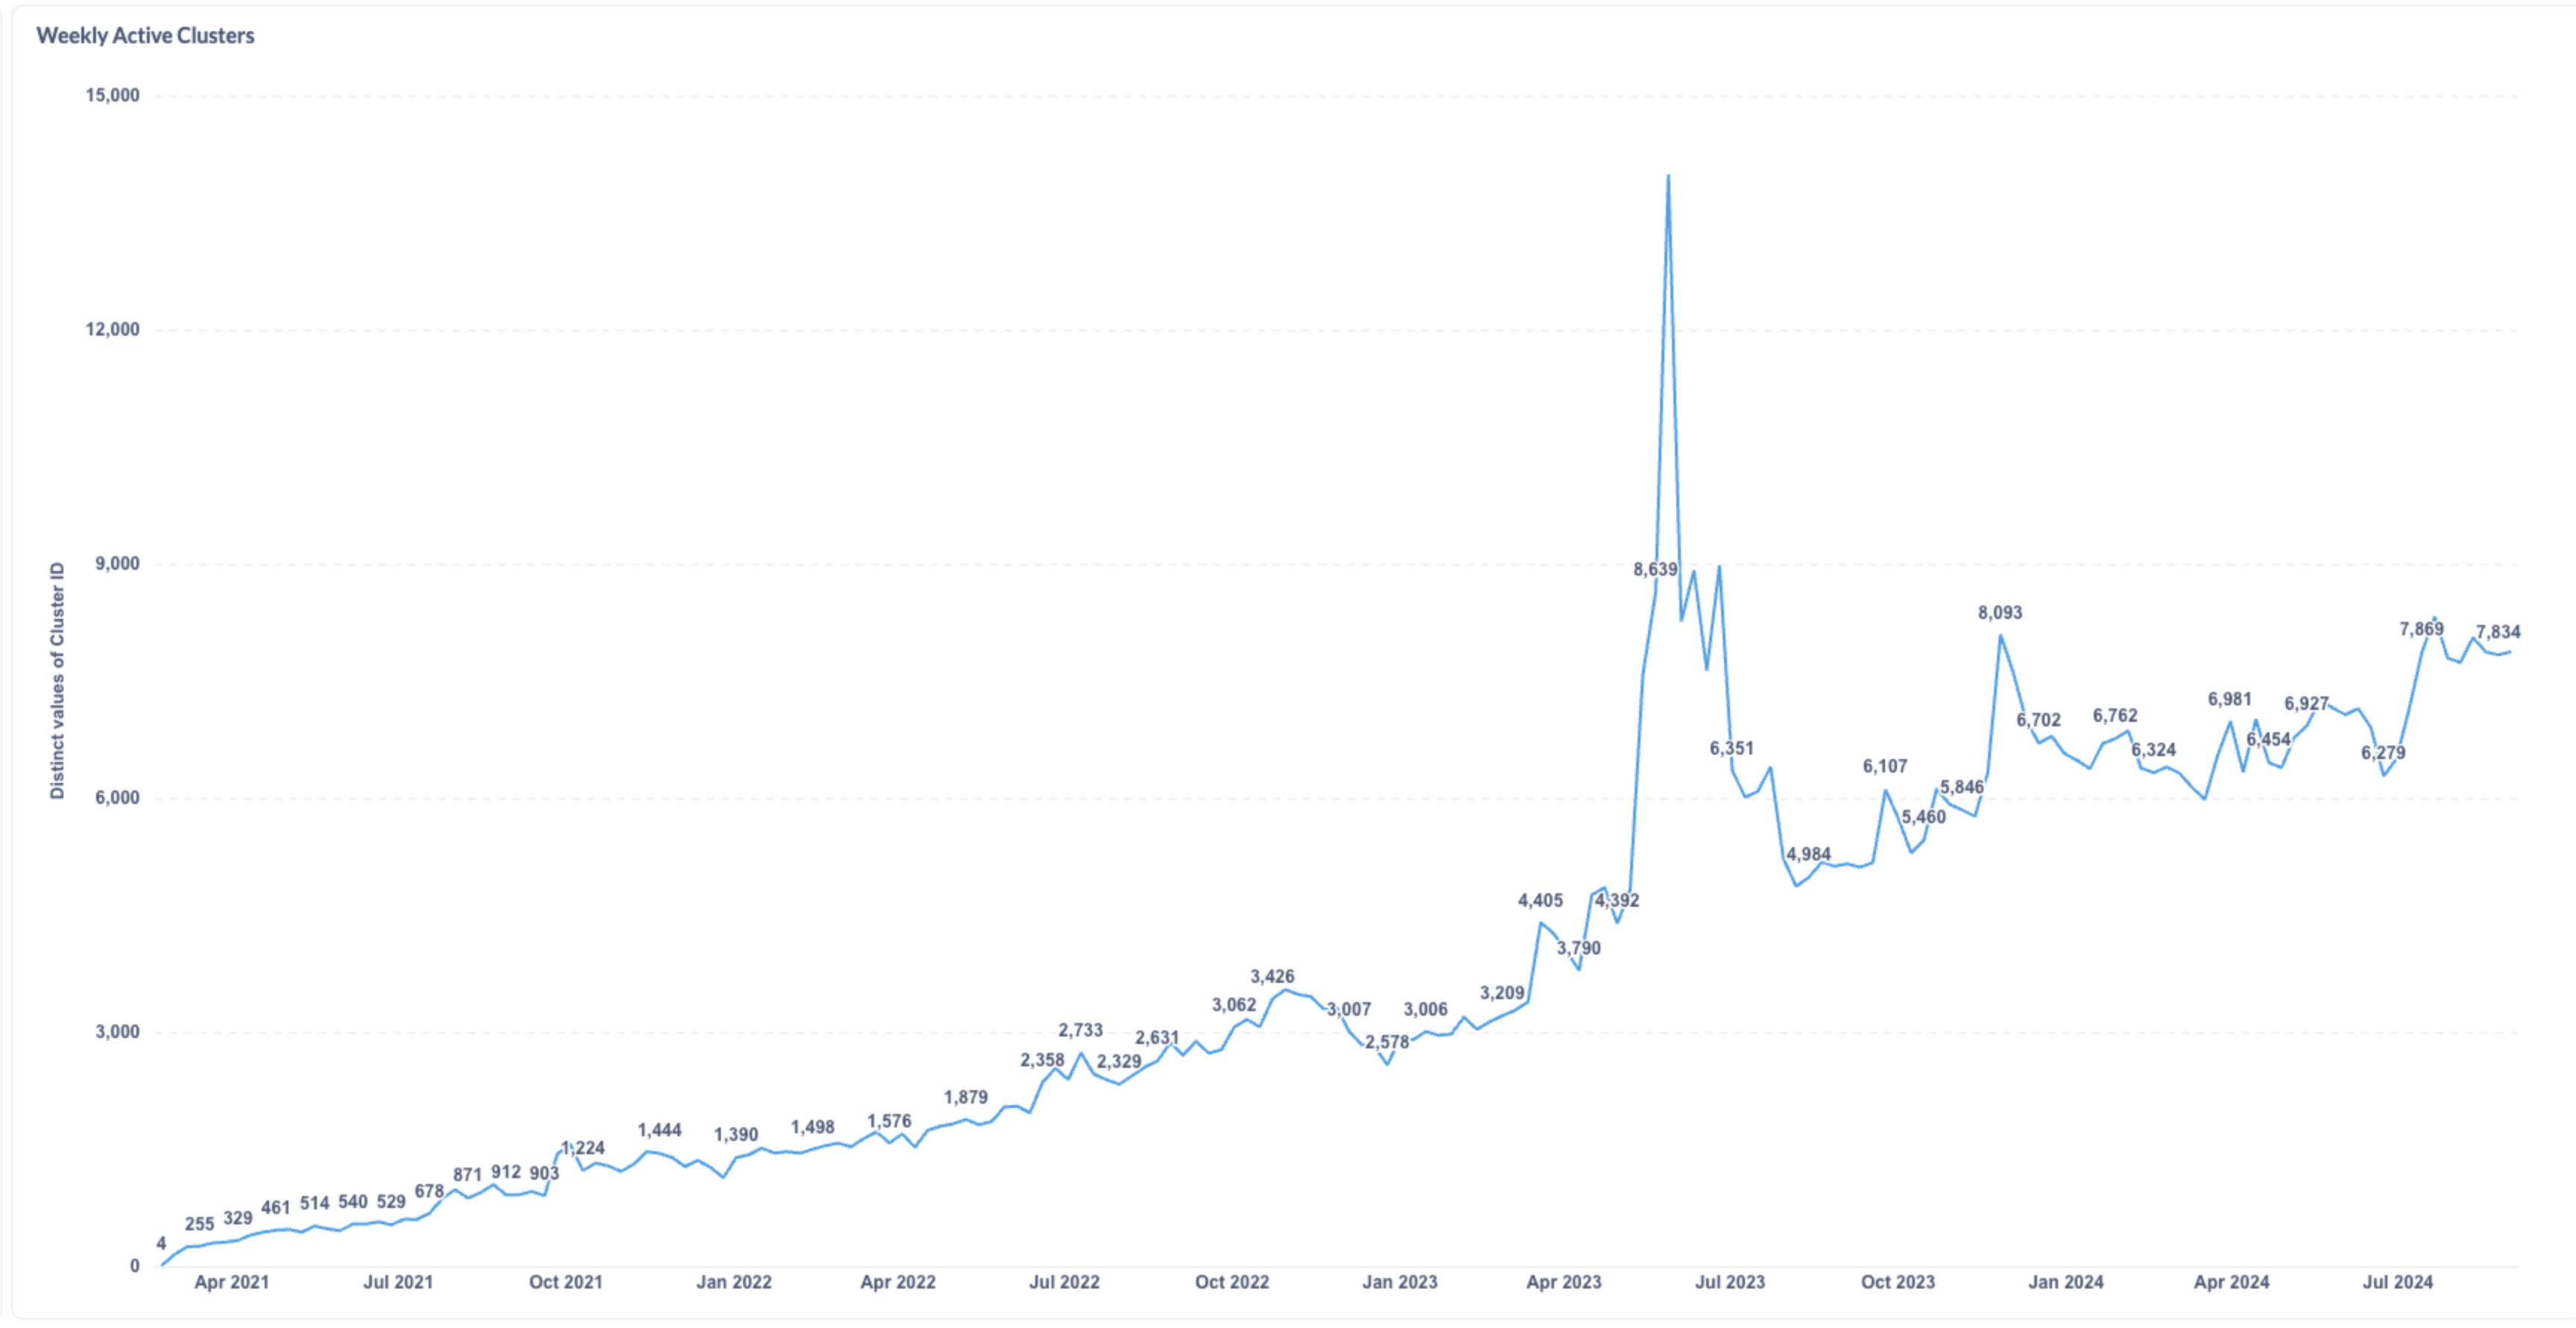

DAU by country

Cluster Info for Active User past week

Date	DAU	Avg Worker Nodes	Avg CPU	Avg Mem
Sep 7, 2024	4,443	1.79	22.0	84GB
Sep 8, 2024	4,500	1.78	25.9	83GB
Sep 9, 2024	4,726	1.77	25.4	80GB
Sep 10, 2024	4,820	1.77	21.3	80GB
Sep 11, 2024	4,847	1.75	21.1	80GB
Sep 12, 2024	4,863	1.77	21.2	80GB

Worker & Control Nodes Distribution for Active Users Yesterday

Worker Nodes Count	0	1	2	3	4	5	Row totals
0	10	79	1	2			101
1		1,667	1,625	3	3	397	3,695
2	7	205	11	21	1		245
3	6	232	18	71			317
4	1	107	11	34		1	154
5	2	40	3	19		2	69
6	2	19	5	36		3	65
7	2	15	1	11			29
8	1	3	1	2			7
9		1		12			13
10	1	4	3				8
11		1		1			2
12			4	2			6
13						1	1
14			1	2			3
15		3		1			4
17		2					2
18		1		4			5
19				1			1
20		2		1			3
21		2		17			19
22				1			1
26				1			1
27				1			1
28			1				1
31			2				2
35				1			1
41			1				1
44			1				1
47					1		1
99			1				1
104			1				1
111						1	1
Grand totals	1,708	2,443	55	246	398	7	4,863