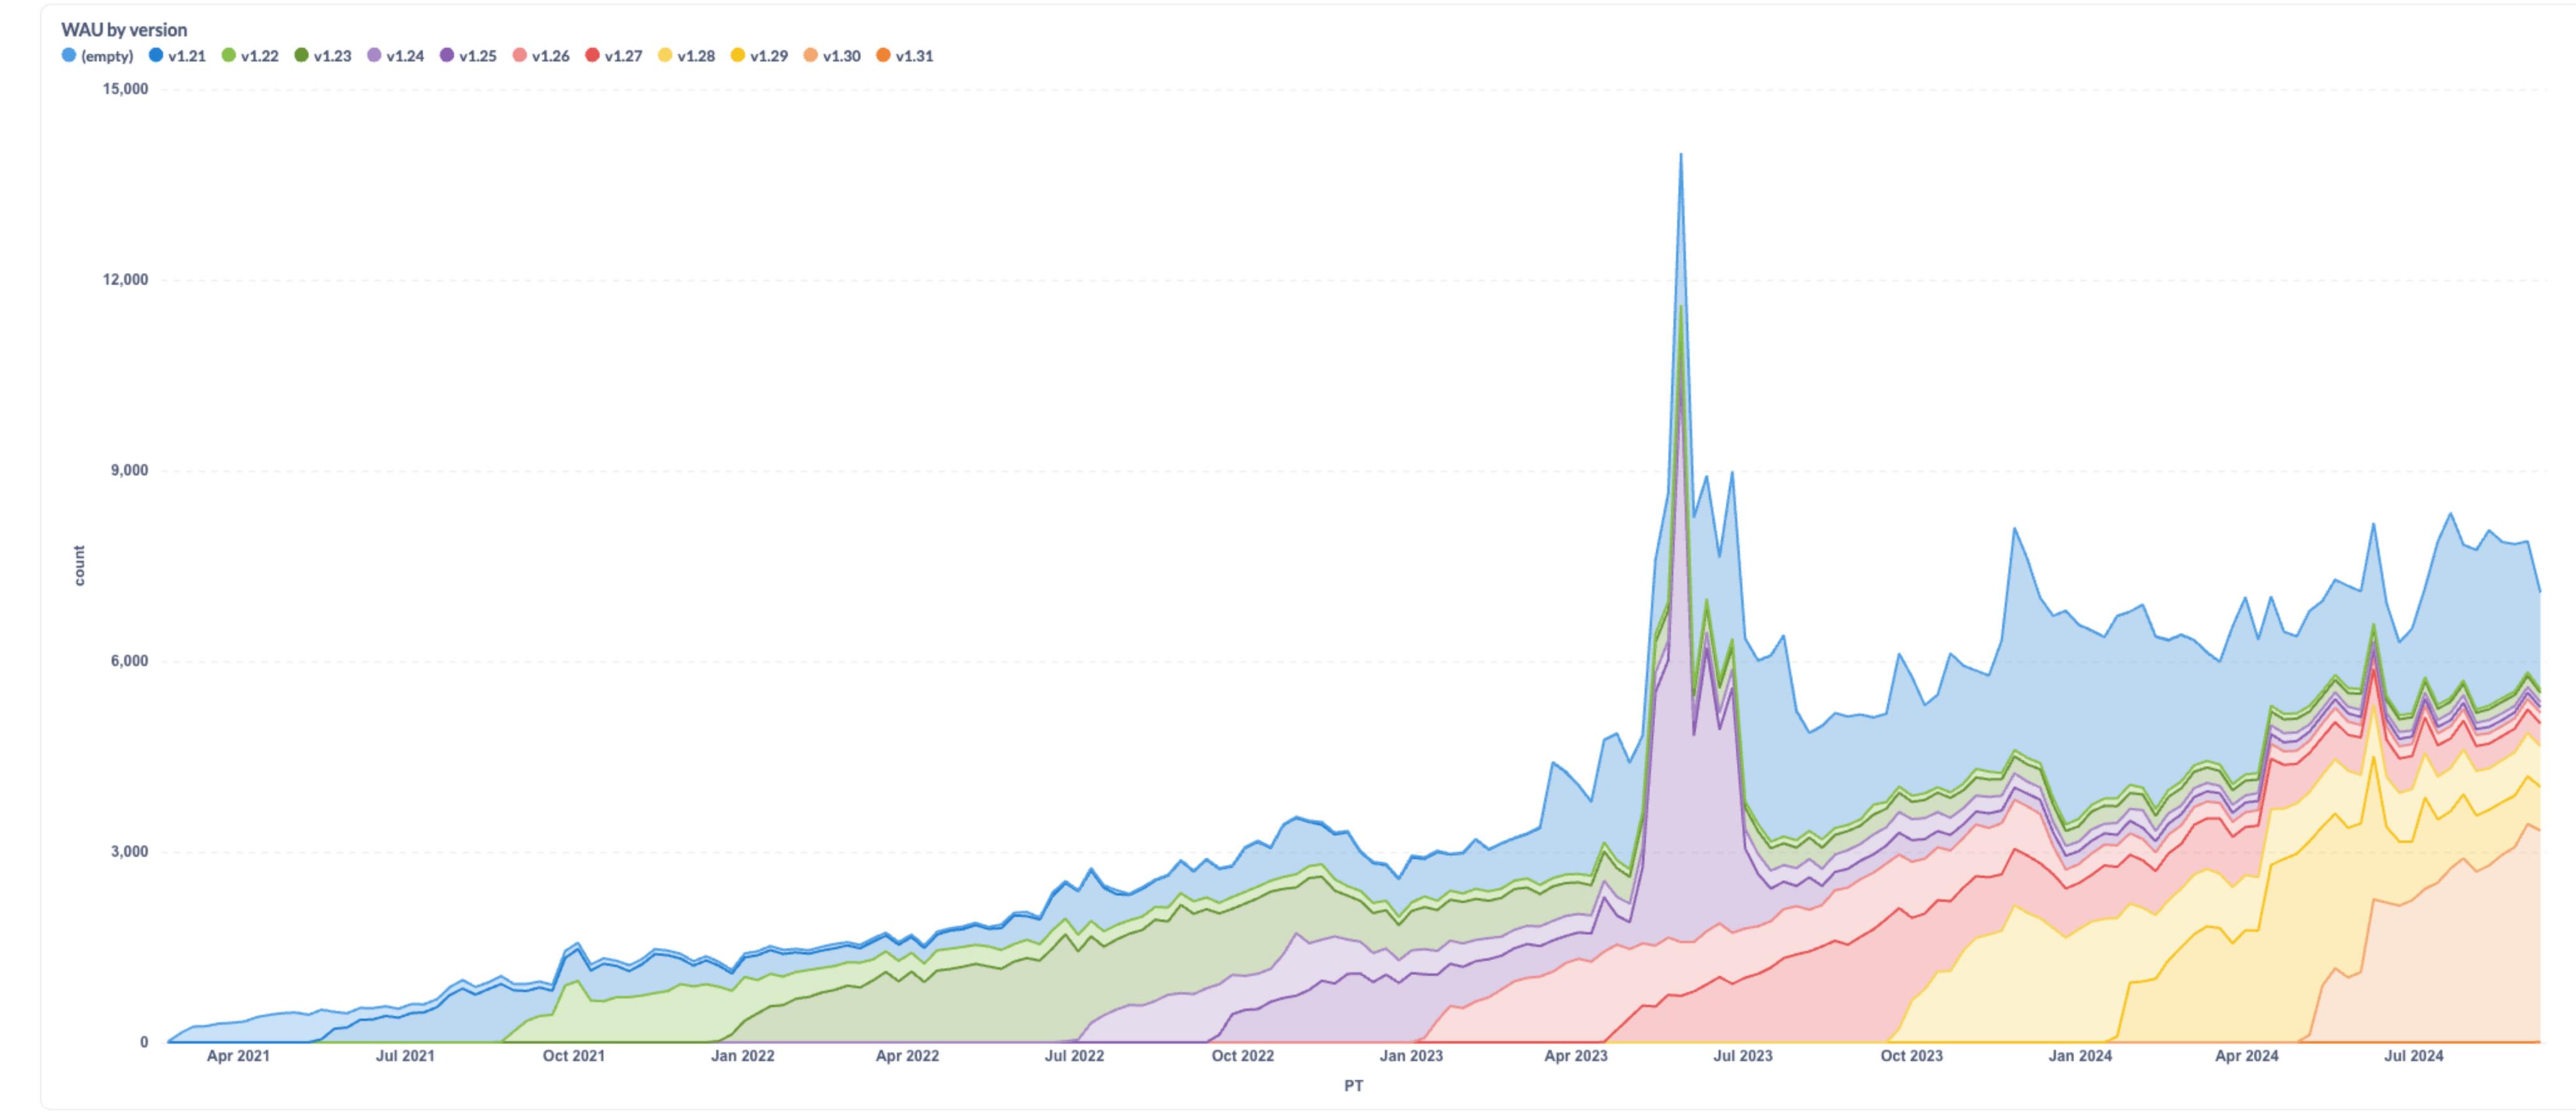

DAU by country

Cluster Info for Active User past week

Date	DAU	Avg Worker Nodes	Avg CPU	Avg Mem
Sep 7, 2024	4,443	1.79	22.0	84GB
Sep 8, 2024	4,500	1.78	25.9	83GB
Sep 9, 2024	4,726	1.77	25.4	80GB
Sep 10, 2024	4,820	1.77	21.3	80GB
Sep 11, 2024	4,847	1.75	21.1	80GB
Sep 12, 2024	4,863	1.77	21.2	80GB

Worker & Control Nodes Distribution for Active Users Yesterday

Worker Nodes Count	0	1	2	3	4	5	Row totals
0	10	79	1	2			101
1		1,667	1,625	3	3	397	3,695
2	7	205	11	21	1		245
3	6	232	18	71			317
4	1	107	11	34		1	154
5	2	40	3	19		2	69
6	2	19	5	36		3	65
7	2	15	1	11			29
8	1	3	1	2			7
9		1		12			13
10	1	4	3				8
11		1		1			2
12			4	2			6
13						1	1
14			1	2			3
15		3		1			4
17		2					2
18		1		4			5
19				1			1
20		2		1			3
21		2		17			19
22				1			1
26				1			1
27				1			1
28			1				1
31			2				2
35				1			1
41			1				1
44			1				1
47					1		1
99			1				1
104			1				1
111						1	1
Grand totals	1,708	2,443	55	246	398	7	4,863