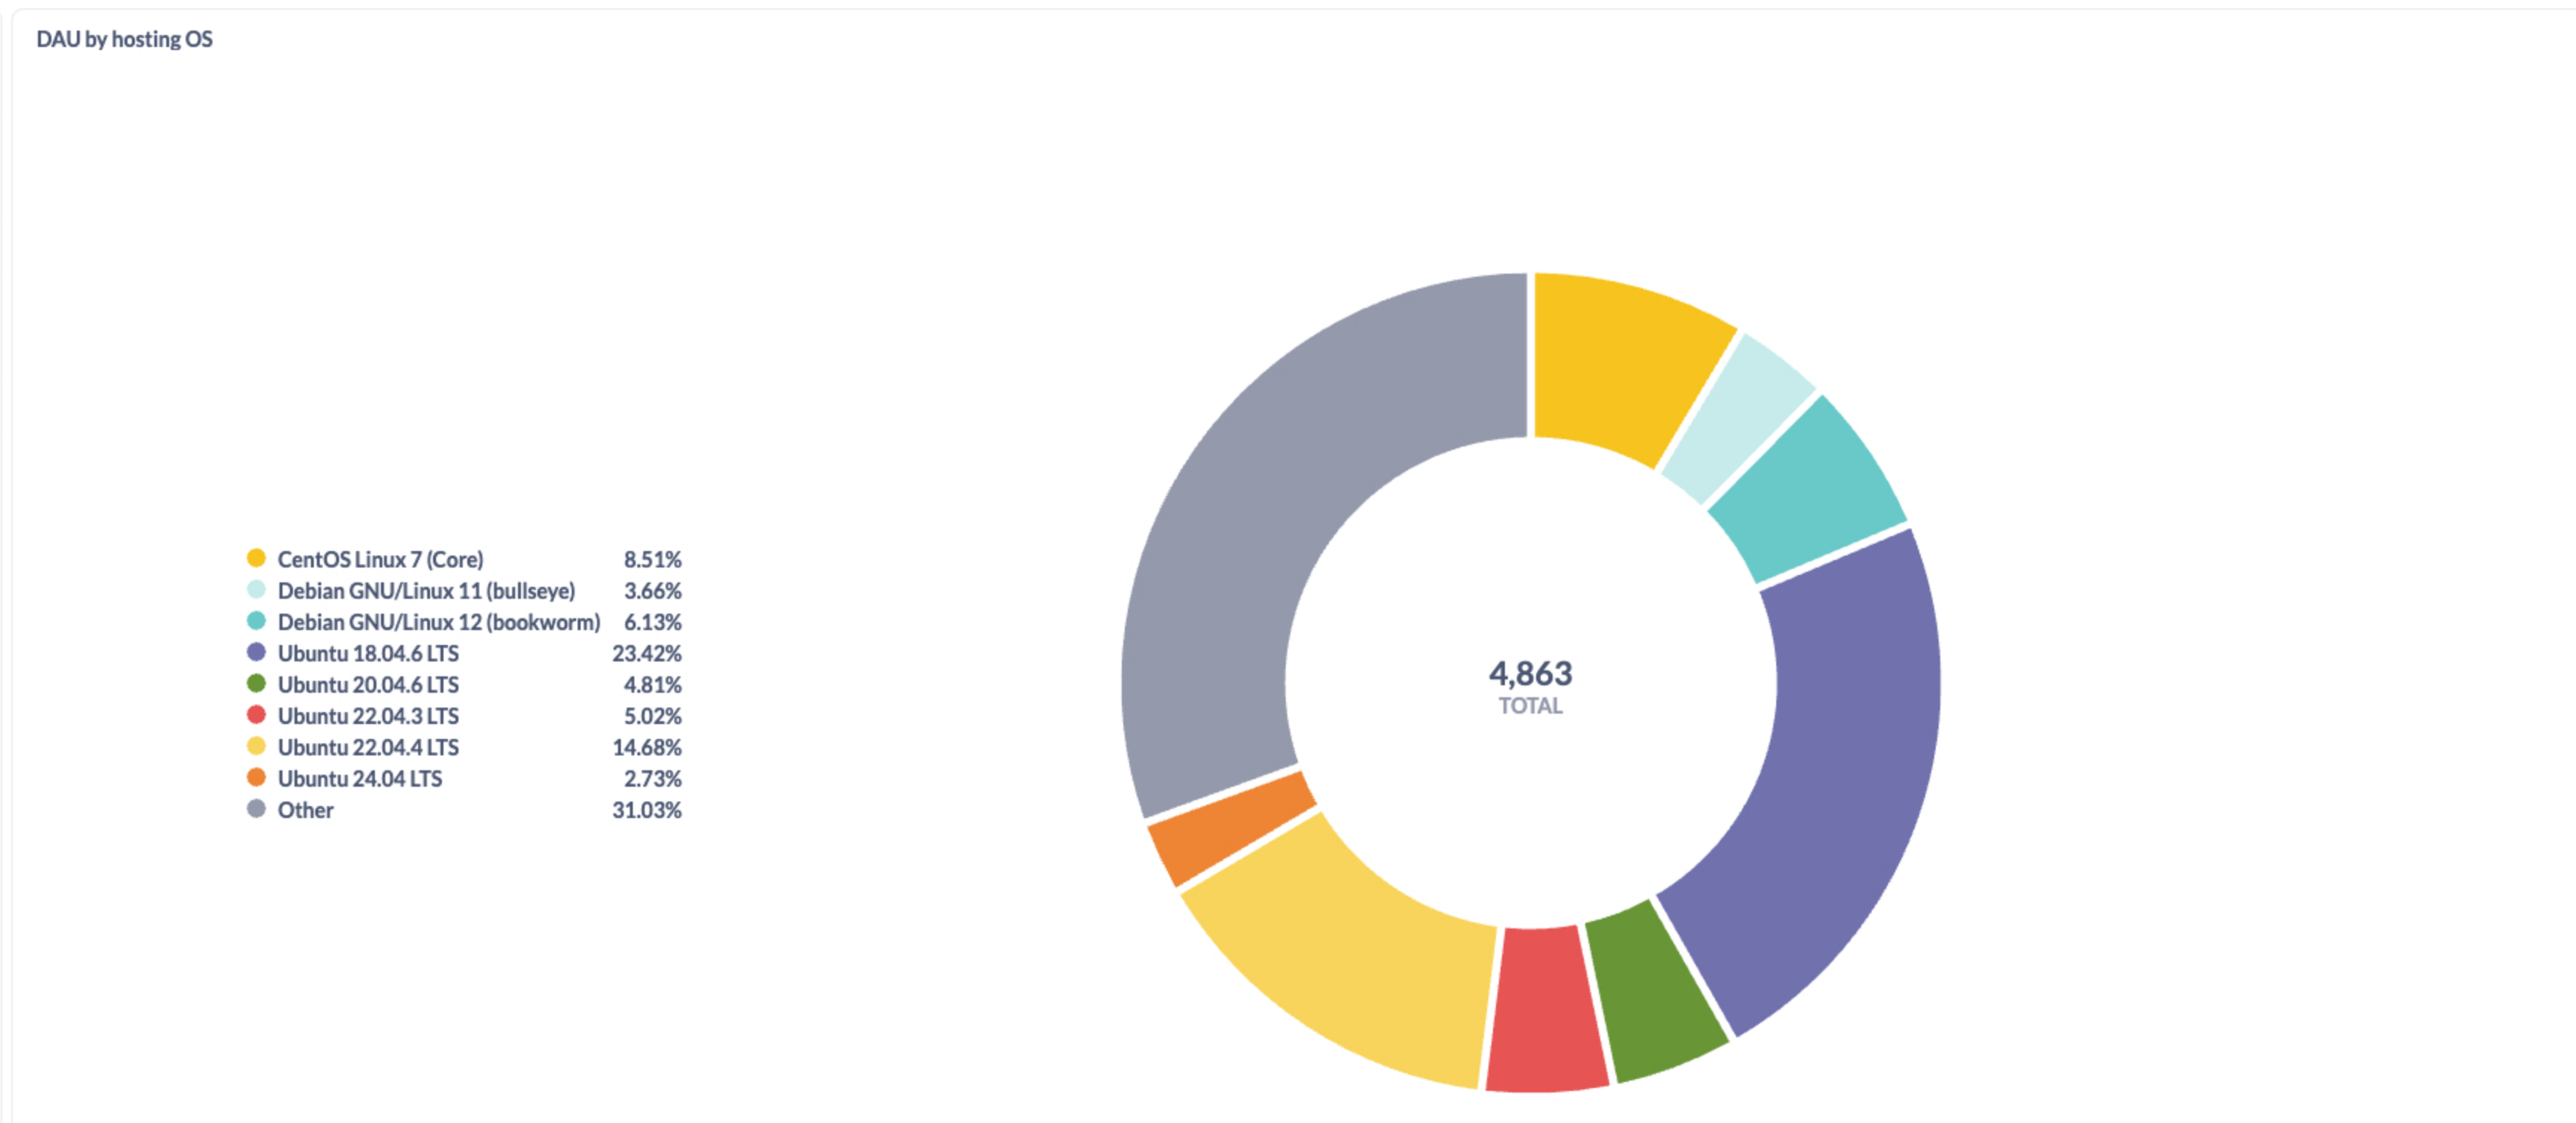

DAU by country

Cluster Info for Active User past week

Date	DAU	Avg Worker Nodes	Avg CPU	Avg Mem
Sep 7, 2024	4,443	1.79	22.0	84GB
Sep 8, 2024	4,500	1.78	25.9	83GB
Sep 9, 2024	4,726	1.77	25.4	80GB
Sep 10, 2024	4,820	1.77	21.3	80GB
Sep 11, 2024	4,847	1.75	21.1	80GB
Sep 12, 2024	4,863	1.77	21.2	80GB

Worker & Control Nodes Distribution for Active Users Yesterday

Worker Nodes Count	0	1	2	3	4	5	Row totals
0	10	79	1	2			101
1		1,667	1,625	3	3	397	3,695
2	7	205	11	21	1		245
3	6	232	18	71			317
4	1	107	11	34		1	154
5	2	40	3	19		2	69
6	2	19	5	36		3	65
7	2	15	1	11			29
8	1	3	1	2			7
9		1		12			13
10	1	4	3				8
11		1		1			2
12			4	2			6
13						1	1
14			1	2			3
15		3		1			4
17		2					2
18		1		4			5
19				1			1
20		2		1			3
21		2		17			19
22				1			1
26				1			1
27				1			1
28			1				1
31			2				2
35				1			1
41			1				1
44			1				1
47					1		1
99			1				1
104			1				1
111						1	1
Grand totals	1,708	2,443	55	246	398	7	4,863