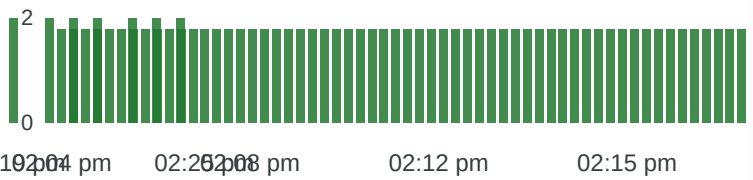

cpu 1.6%

GPUs

GPU Usage

GPU Memory

Other Processes

Process CPU Usage

go2rtc 0.0%

Process Memory Usage